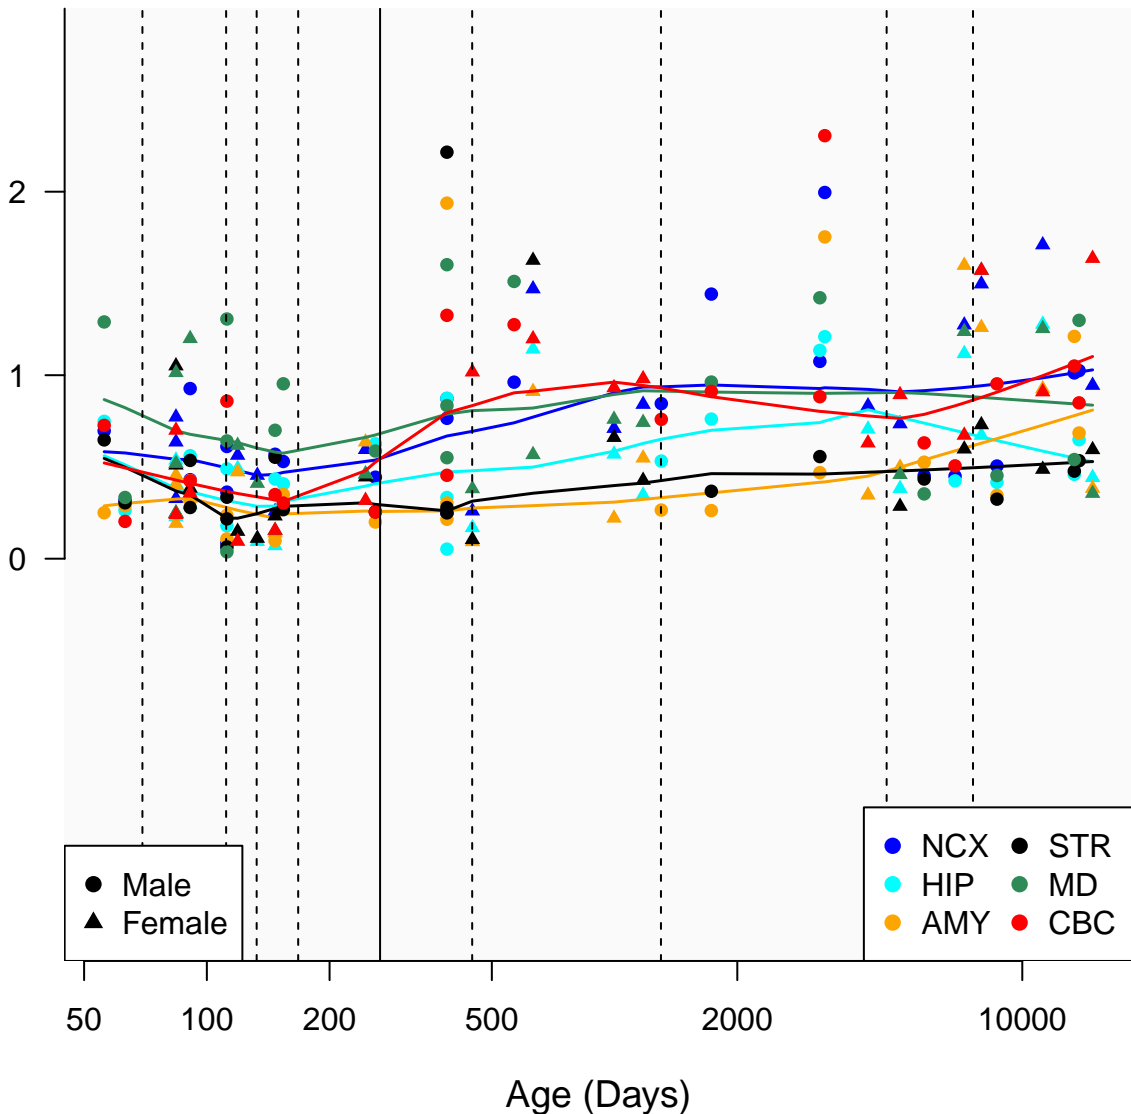

# MT-TF\_ENSG00000210049

Window:

1 2 3 4 5 6 7 8 9

Normalized Log2 RPKM+1

● Male  
▲ Female

● NCX ● STR  
● HIP ● MD  
● AMY ● CBC