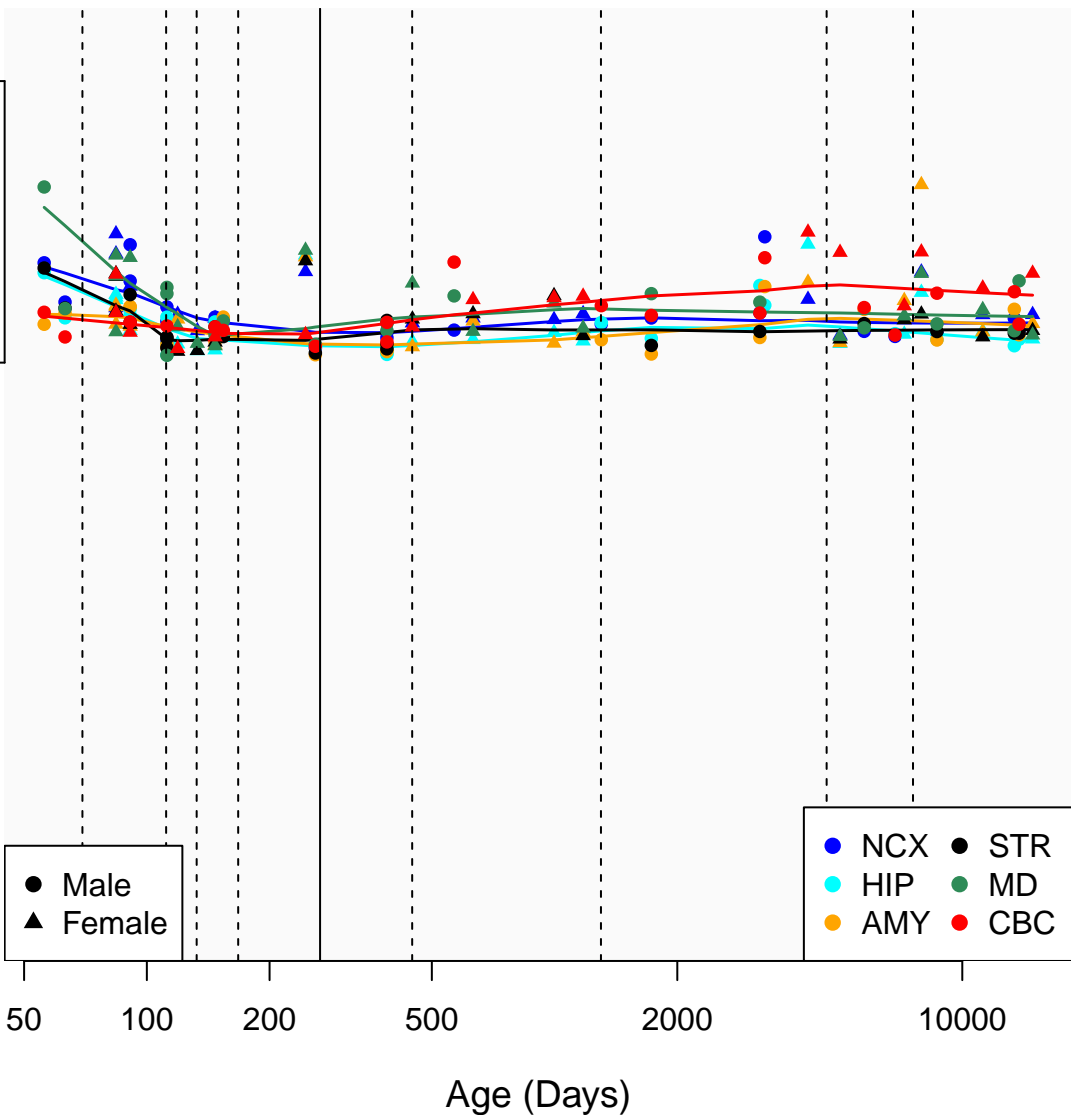

MT4_ENSG00000102891

Window:

1 2 3 4 5 6 7 8 9

Normalized Log2 RPKM+1

● Male
▲ Female

● NCX ● STR
● HIP ● MD
● AMY ● CBC