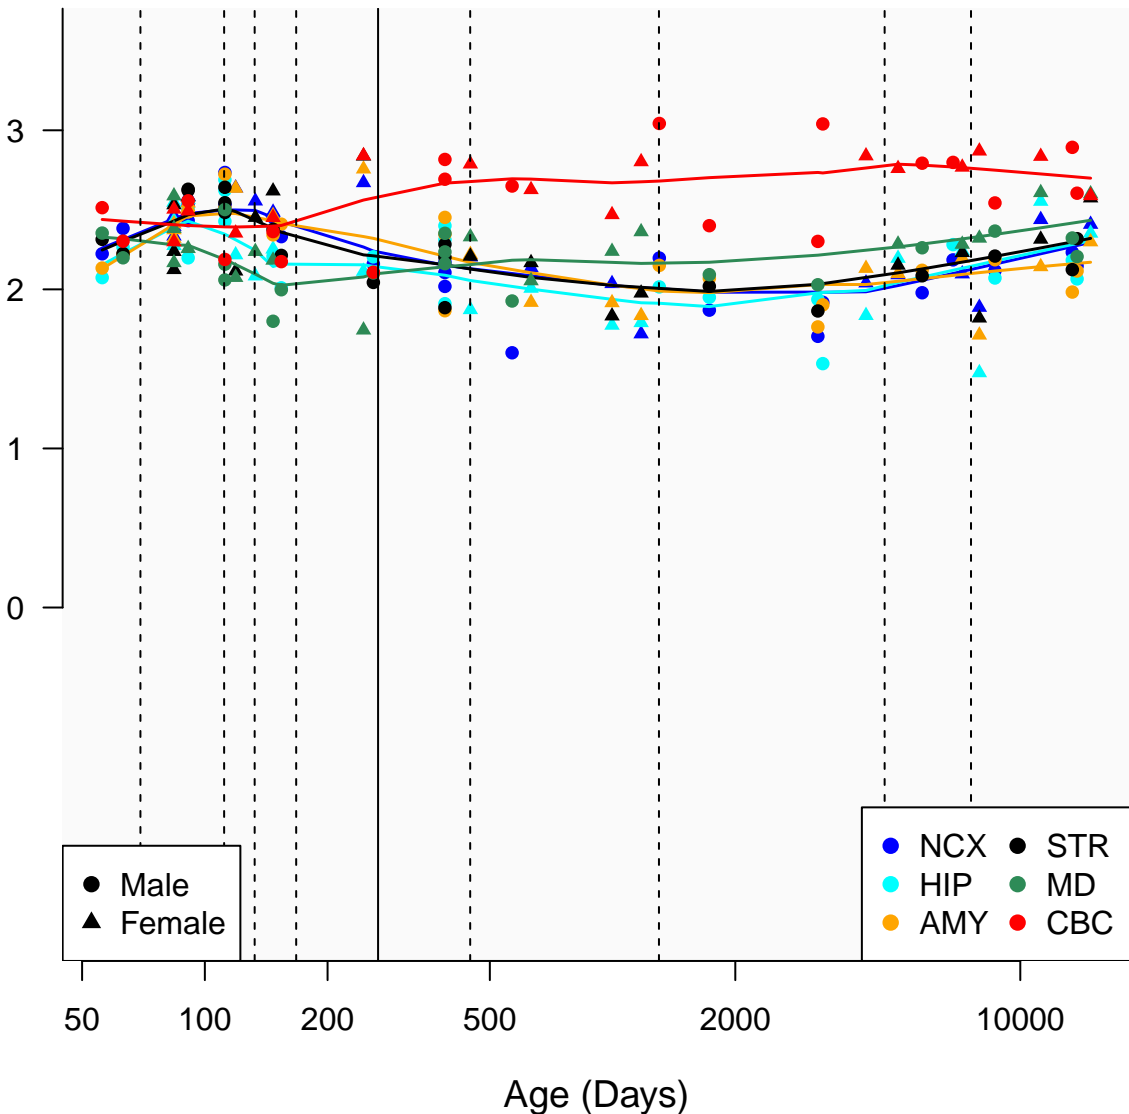

MTG2_ENSG00000101181

Window:

1 2 3 4 5 6 7 8 9

Normalized Log2 RPKM+1

● Male
▲ Female

● NCX ● STR
● HIP ● MD
● AMY ● CBC