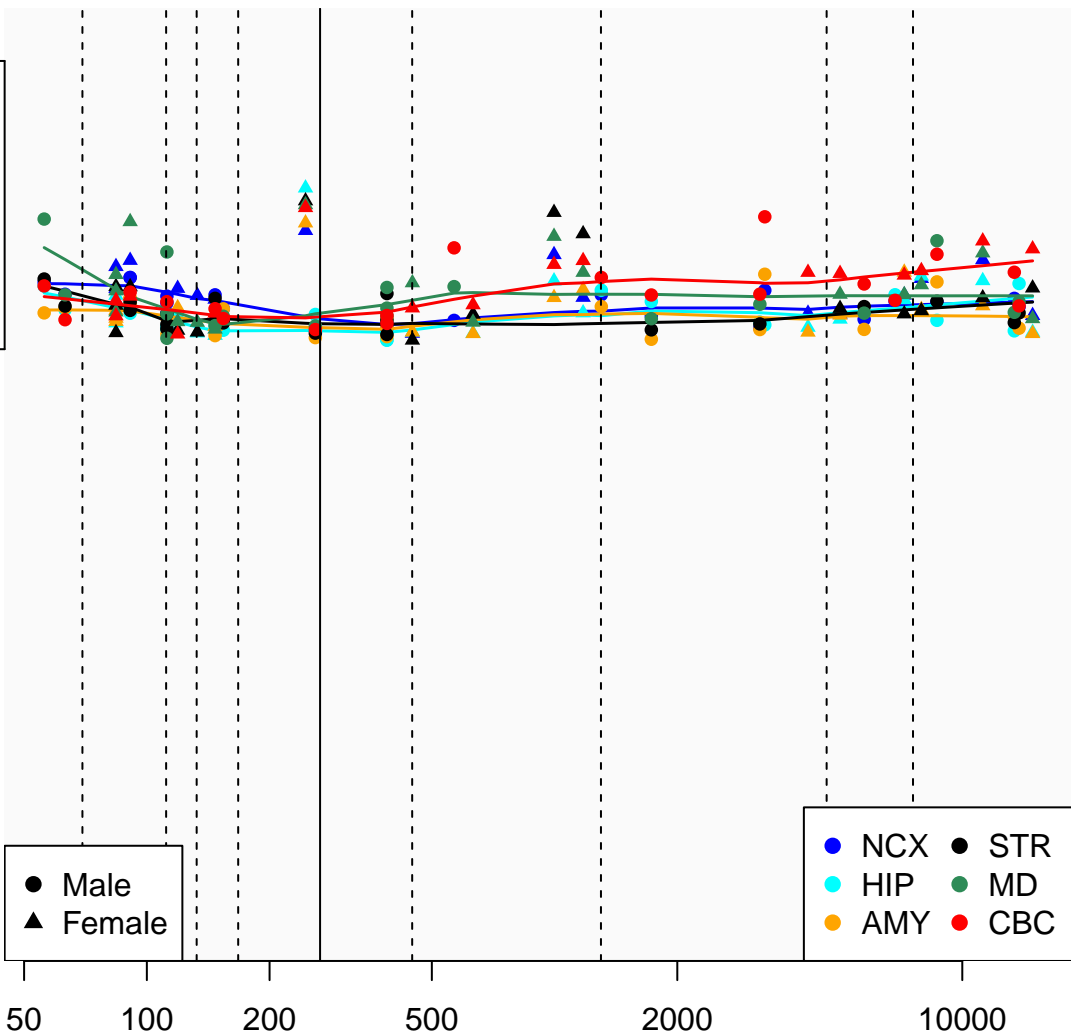

# MTND1P4\_ENSG00000230764

Window:

1 2 3 4 5 6 7 8 9

Normalized Log2 RPKM+1

1  
0

● Male  
▲ Female

● NCX ● STR  
● HIP ● MD  
● AMY ● CBC