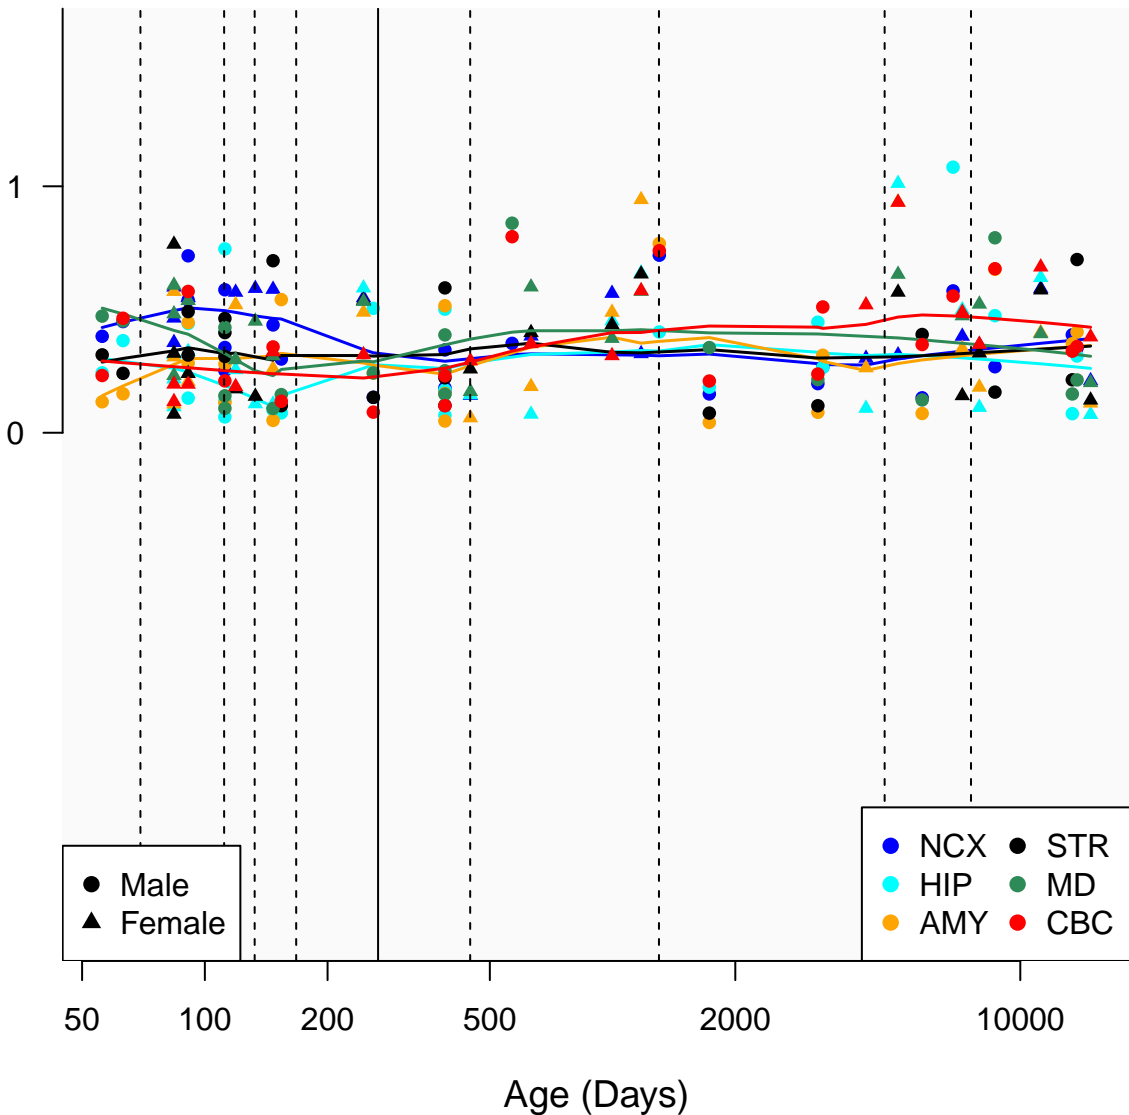

# MTND3P10\_ENSG00000233286

Window:

1 2 3 4 5 6 7 8 9

Normalized Log2 RPKM+1

● Male  
▲ Female

● NCX ● STR  
● HIP ● MD  
● AMY ● CBC