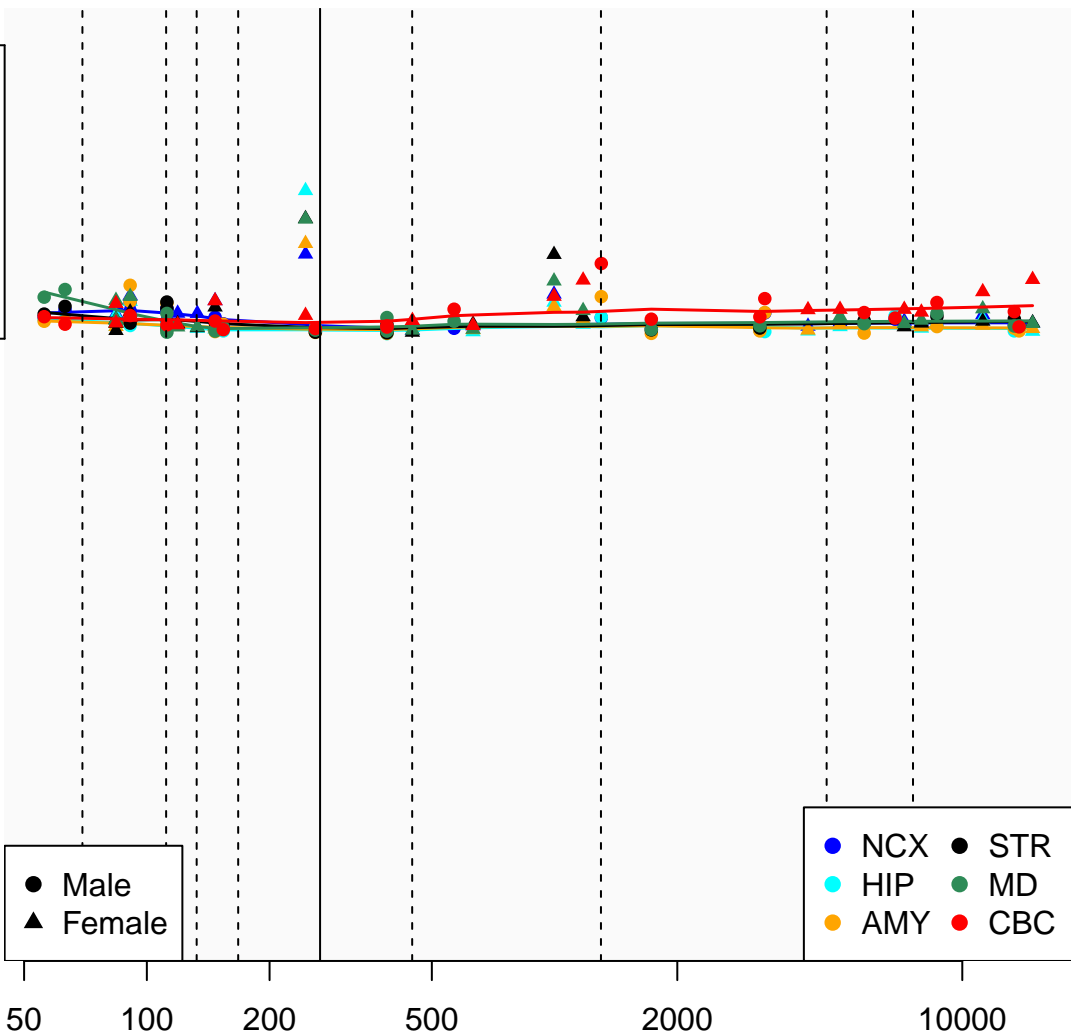

# MTND4P10\_ENSG00000226663

Window:

1 2 3 4 5 6 7 8 9

Normalized Log2 RPKM+1

1  
0

● Male  
▲ Female

● NCX ● STR  
● HIP ● MD  
● AMY ● CBC