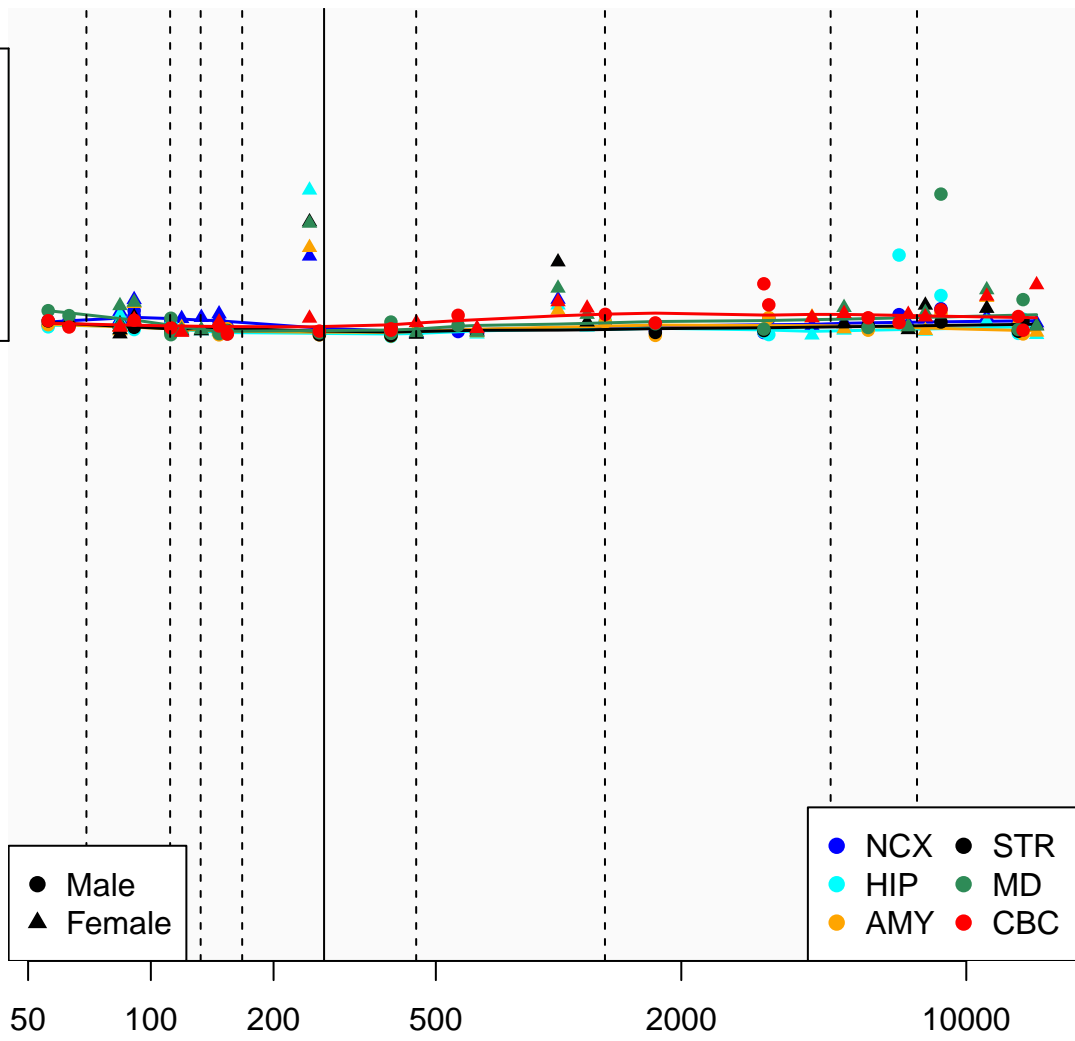

# MTND5P7\_ENSG00000230531

Window:

1 2 3 4 5 6 7 8 9

Normalized Log2 RPKM+1

1  
0

Age (Days)