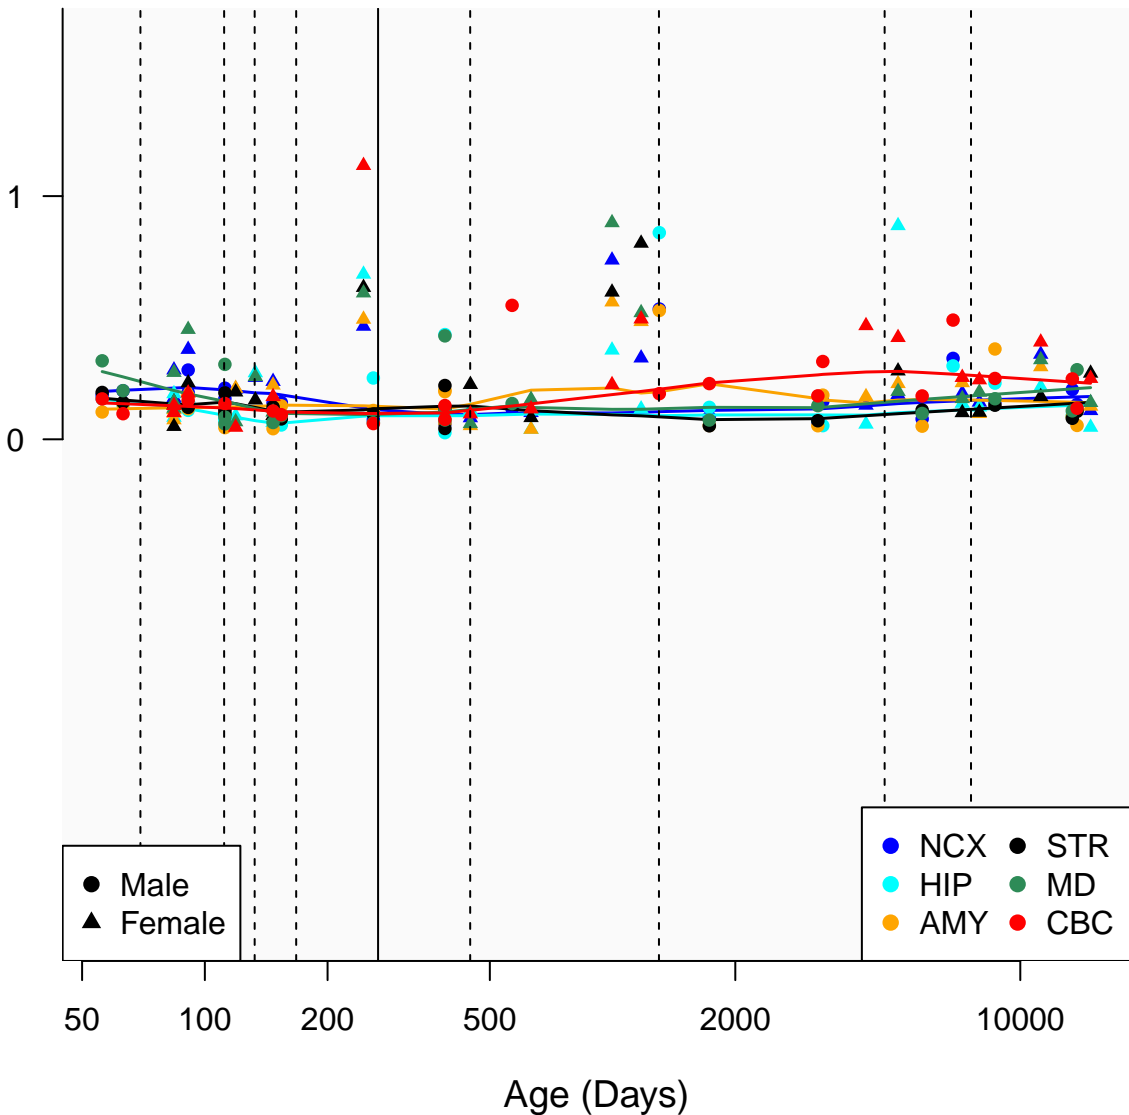

# MTND6P5\_ENSG00000227730

Window:

1 2 3 4 5 6 7 8 9

Normalized Log2 RPKM+1

● Male  
▲ Female

● NCX ● STR  
● HIP ● MD  
● AMY ● CBC