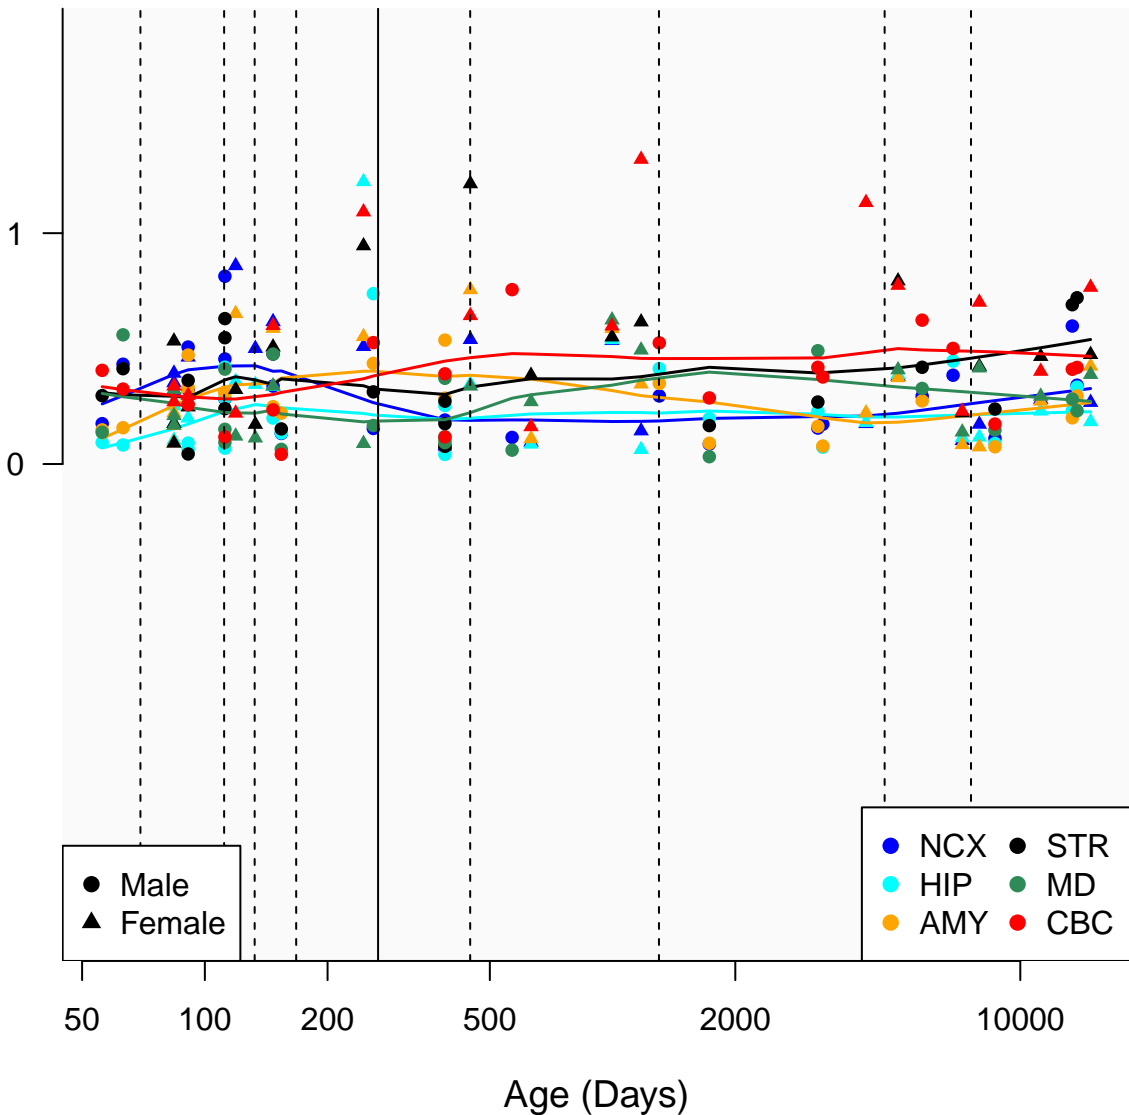

# MUC20\_ENSG00000176945

Window:

1 2 3 4 5 6 7 8 9

Normalized Log2 RPKM+1

● Male  
▲ Female

● NCX ● STR  
● HIP ● MD  
● AMY ● CBC