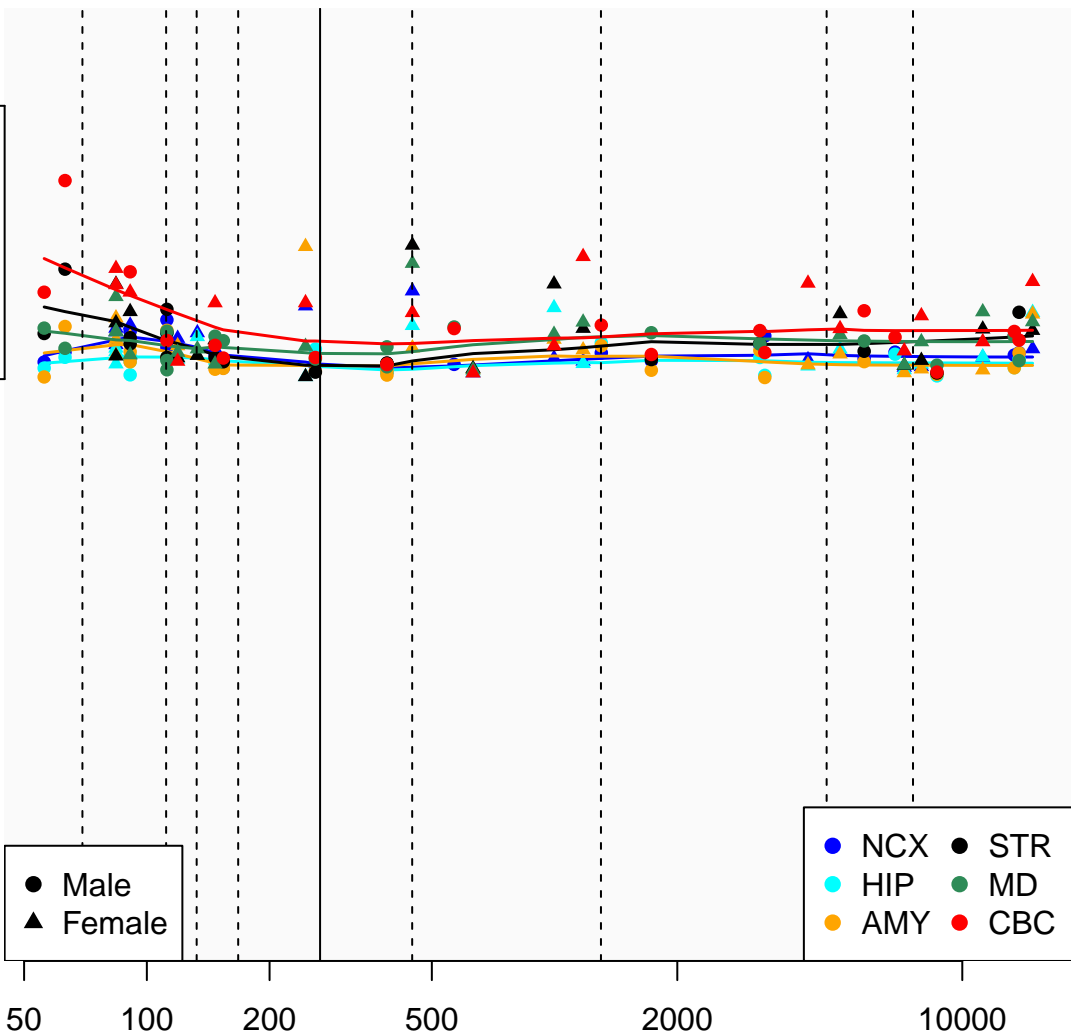

# MUC4\_ENSG00000145113

Window:

1 2 3 4 5 6 7 8 9

Normalized Log2 RPKM+1

1  
0

● Male  
▲ Female

● NCX ● STR  
● HIP ● MD  
● AMY ● CBC

Age (Days)