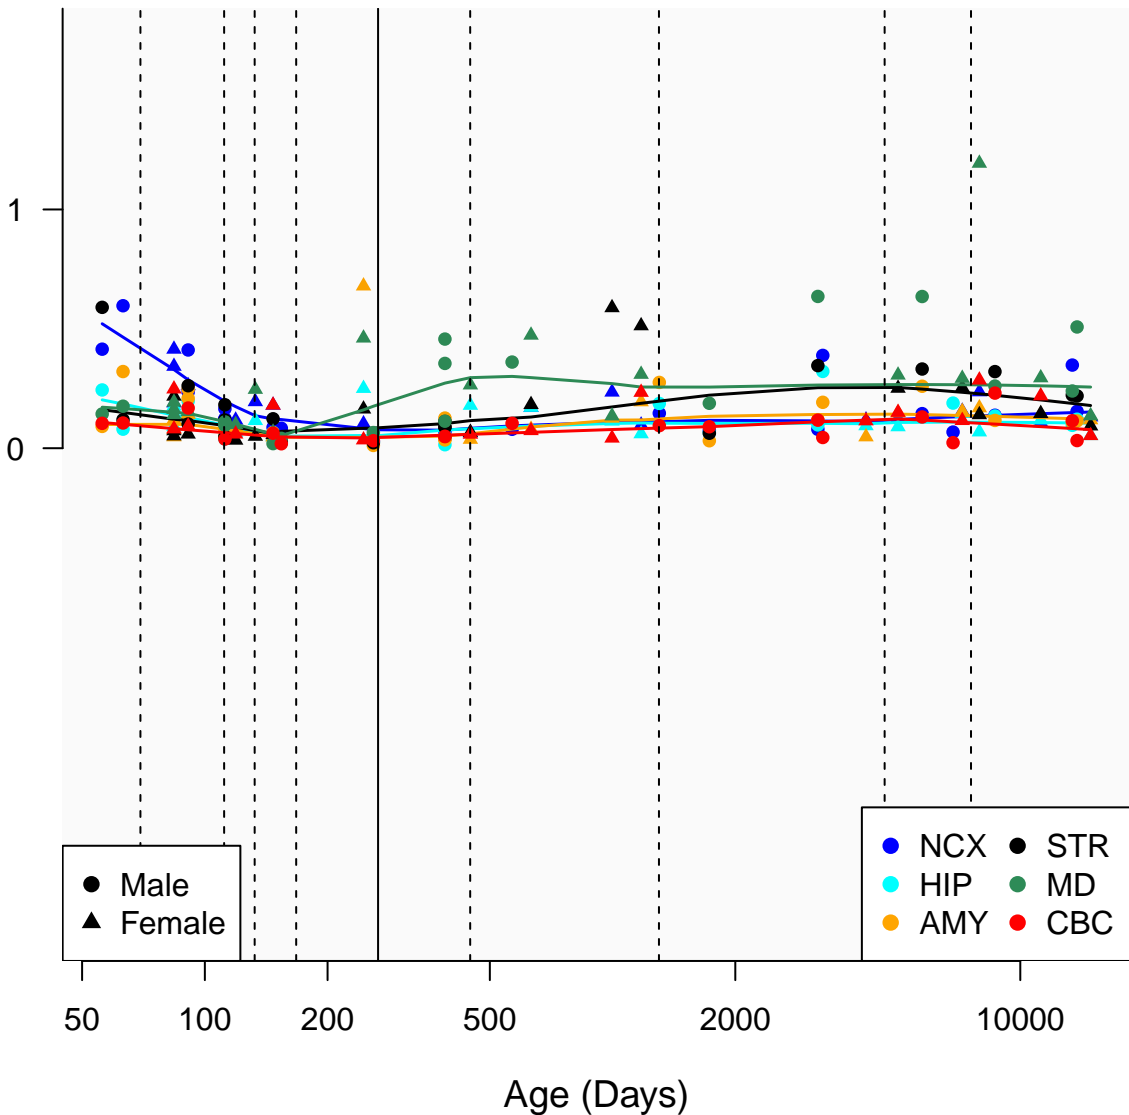

# MYBPH\_ENSG00000133055

Window:

1 2 3 4 5 6 7 8 9

Normalized Log2 RPKM+1

● Male  
▲ Female

● NCX ● STR  
● HIP ● MD  
● AMY ● CBC