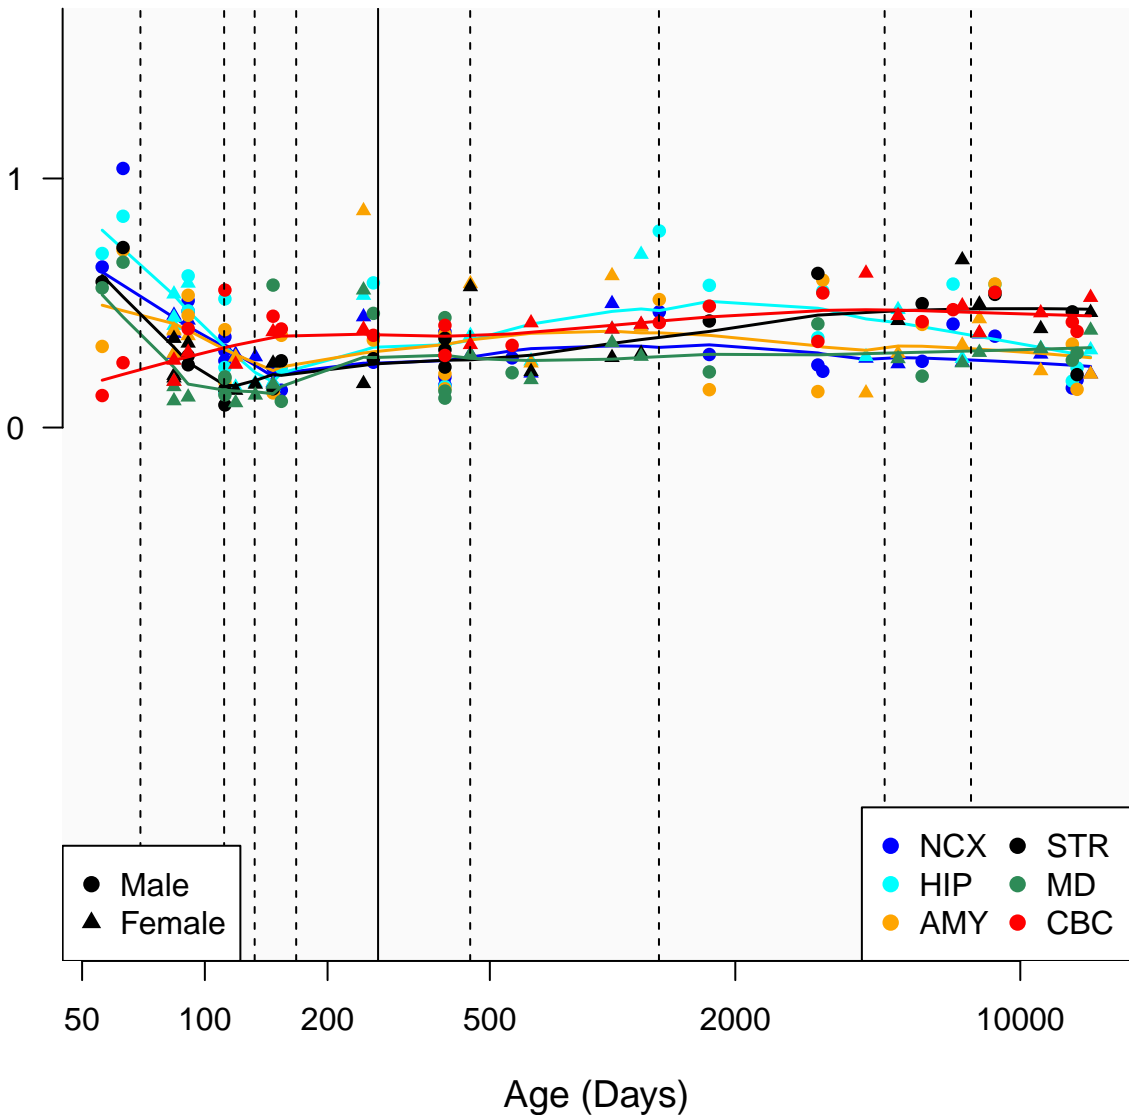

# NAALADL2\_ENSG00000177694

Window:

1 2 3 4 5 6 7 8 9

Normalized Log2 RPKM+1

● Male  
▲ Female

● NCX ● STR  
● HIP ● MD  
● AMY ● CBC