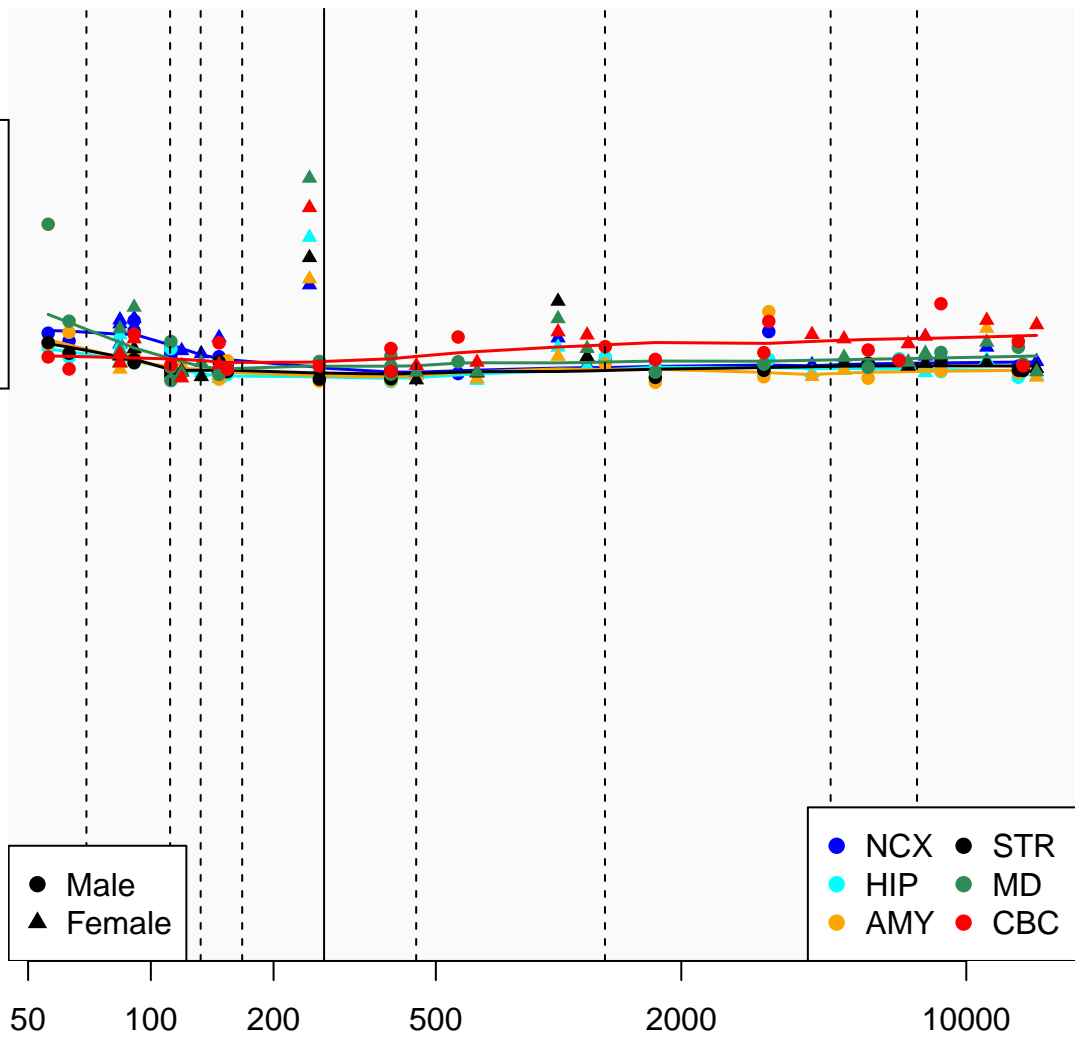

NACAP7_ENSG00000218965

Window:

1 2 3 4 5 6 7 8 9

Normalized Log2 RPKM+1

1
0

● Male
▲ Female

● NCX ● STR
● HIP ● MD
● AMY ● CBC

Age (Days)