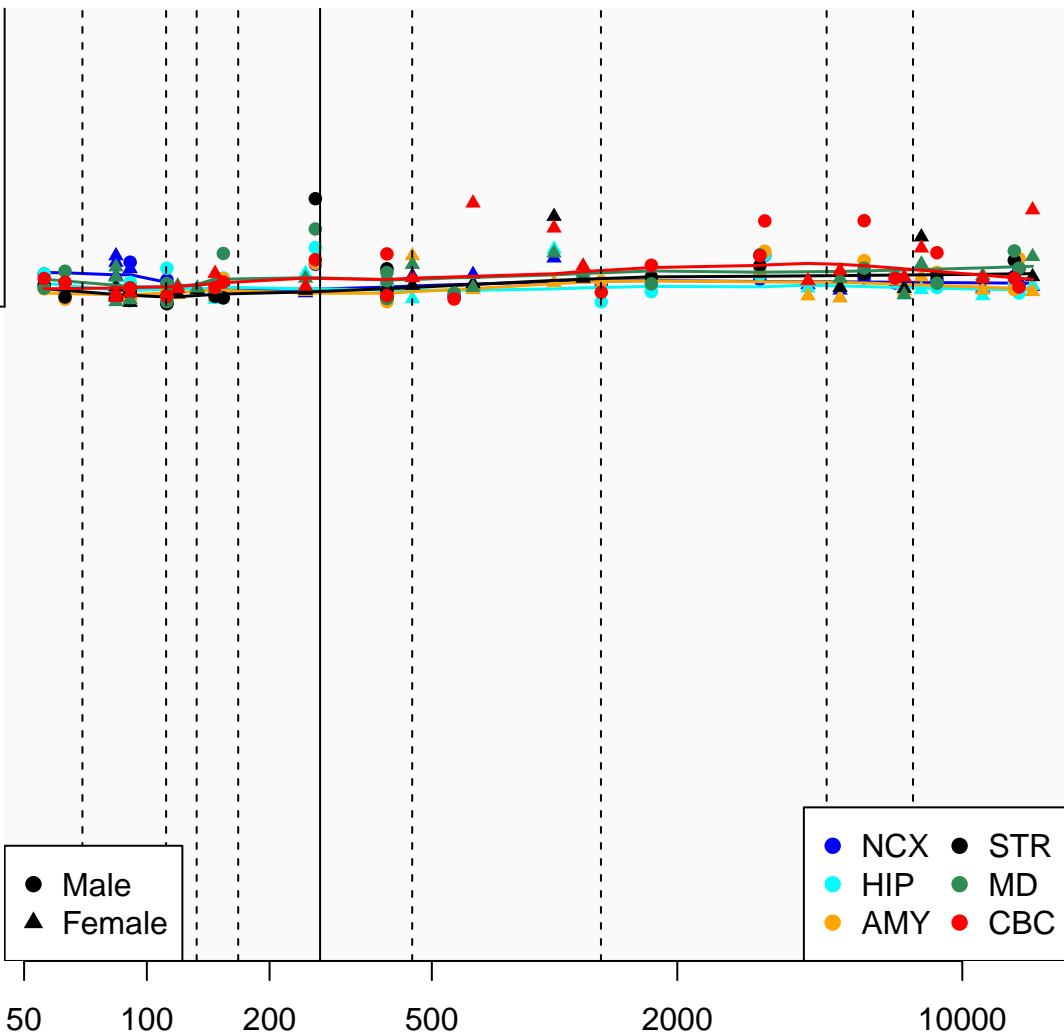

# NCF1\_ENSG00000158517

Window:

1 2 3 4 5 6 7 8 9

Normalized Log<sub>2</sub> RPKM+1

0

● Male  
▲ Female

● NCX ● STR  
● HIP ● MD  
● AMY ● CBC