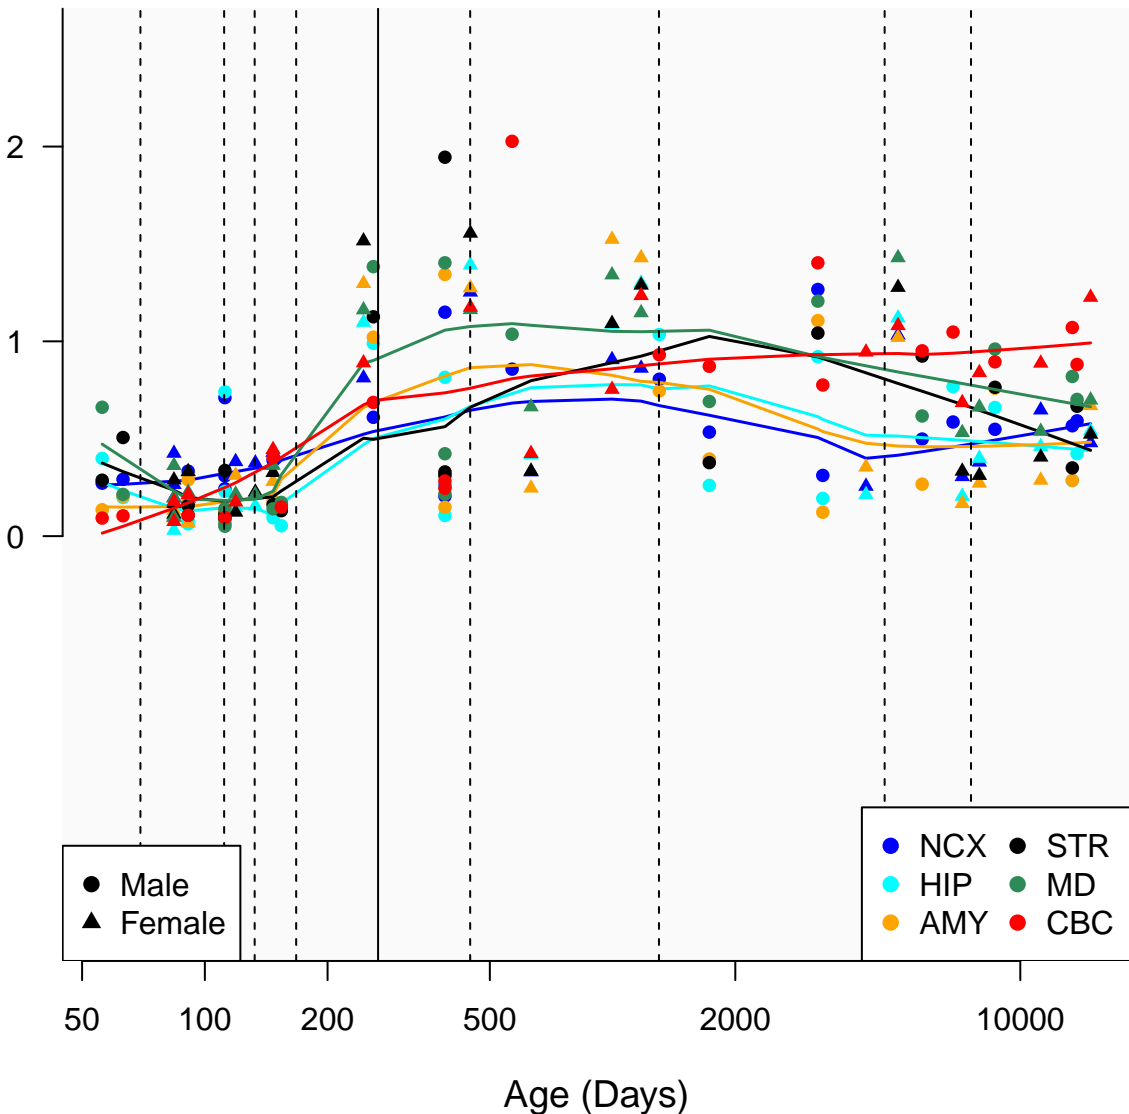

NFKBIZ_ENSG00000144802

Window:

1 2 3 4 5 6 7 8 9

Normalized Log2 RPKM+1

● Male
▲ Female

● NCX ● STR
● HIP ● MD
● AMY ● CBC