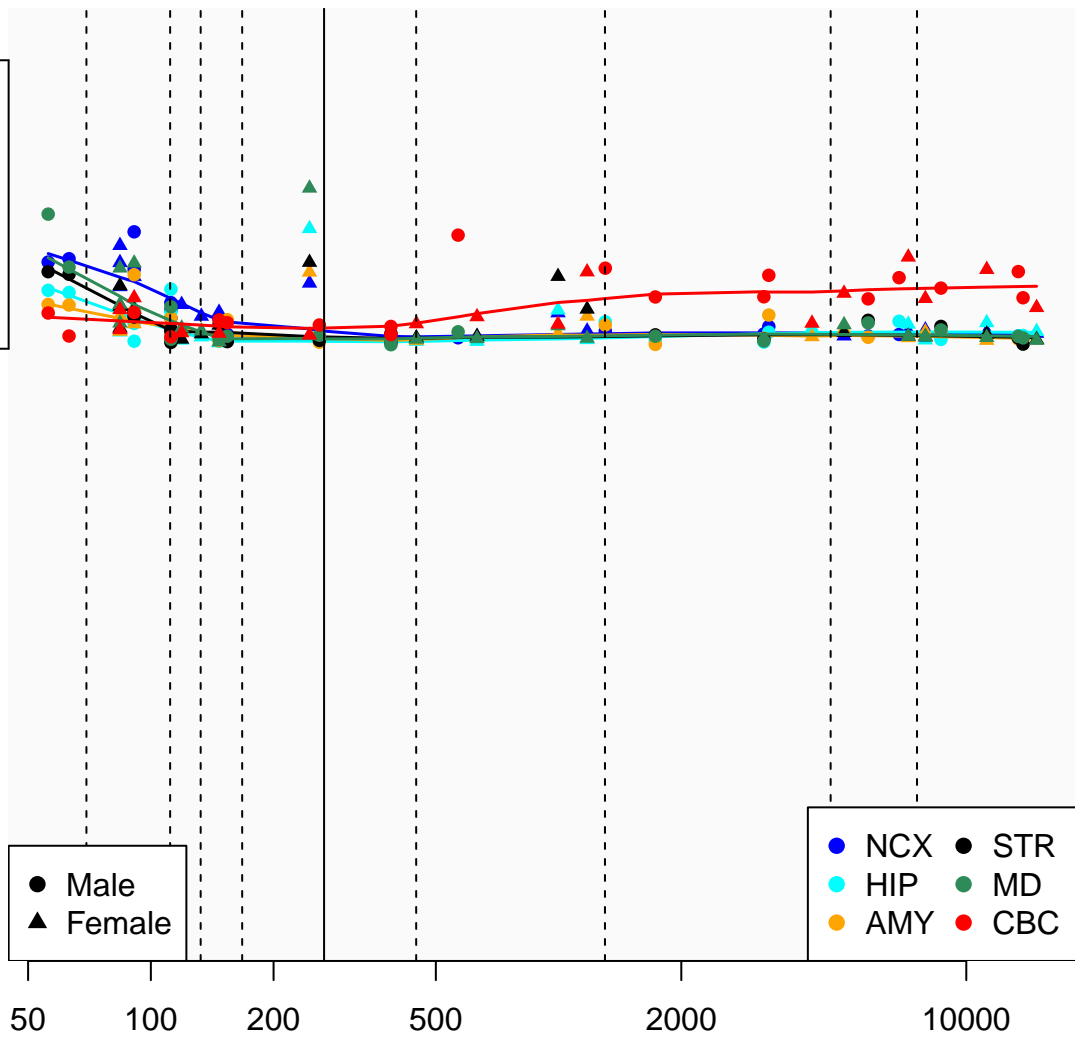

NHEJ1_ENSG00000187736

Window:

1 2 3 4 5 6 7 8 9

Normalized Log2 RPKM+1

1
0

● Male
▲ Female

● NCX ● STR
● HIP ● MD
● AMY ● CBC

Age (Days)