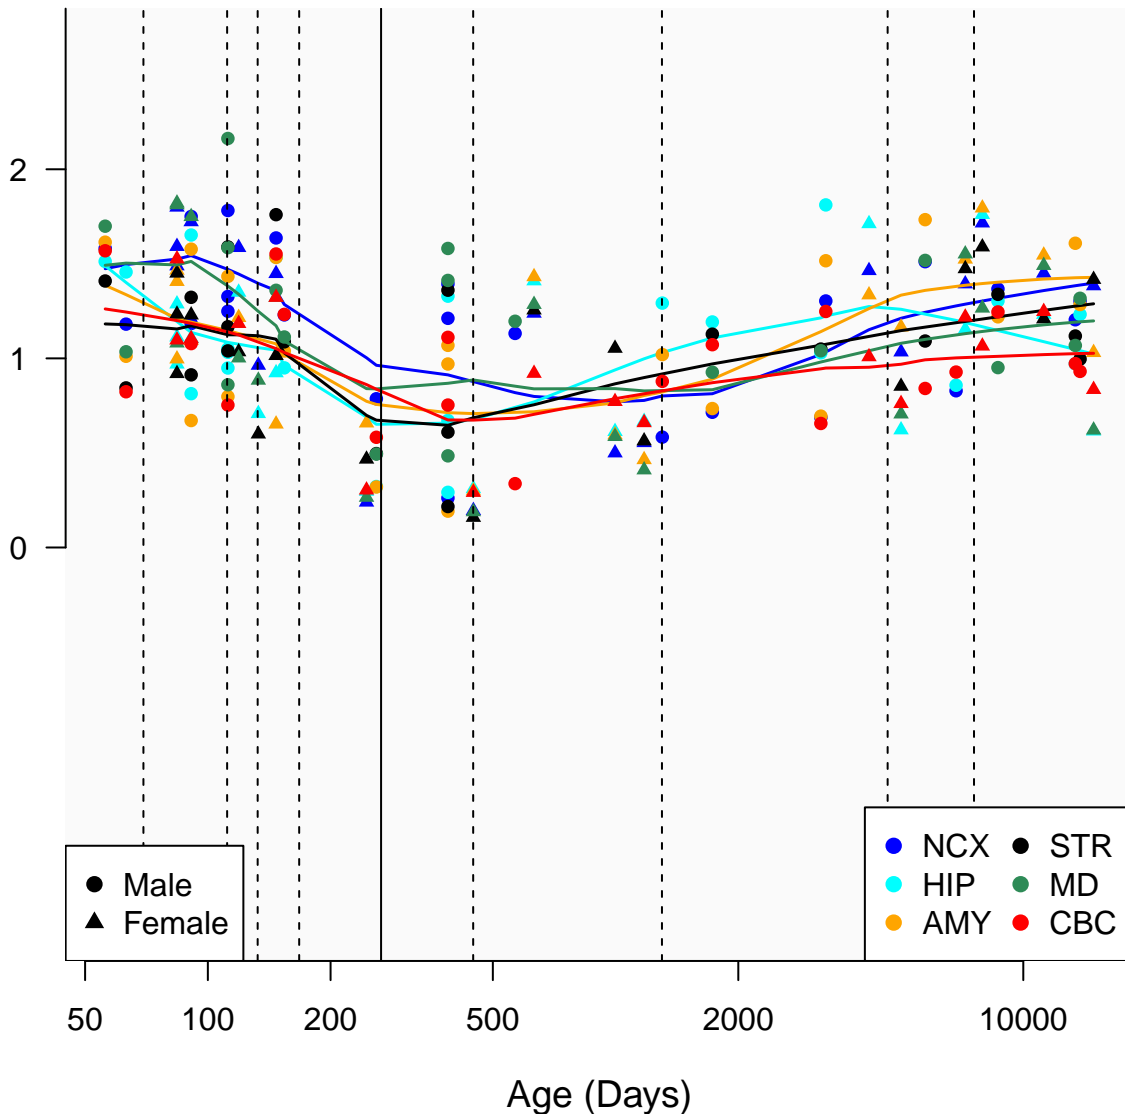

# NHLRC1\_ENSG00000187566

Window:

1 2 3 4 5 6 7 8 9

Normalized Log2 RPKM+1

● Male  
▲ Female

● NCX ● STR  
● HIP ● MD  
● AMY ● CBC