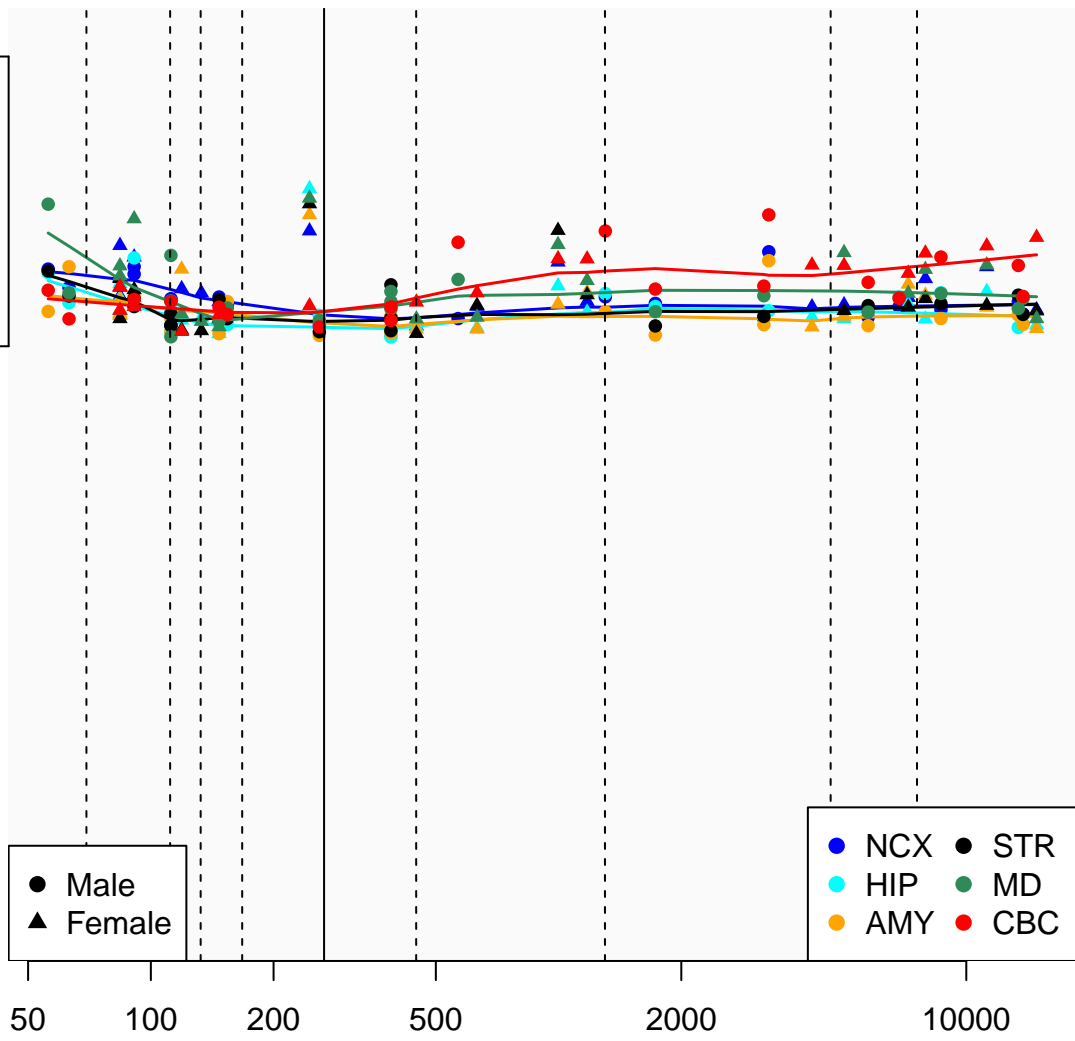

# NHS-AS1\_ENSG00000230020

Window:

1 2 3 4 5 6 7 8 9

Normalized Log2 RPKM+1

● Male  
▲ Female

● NCX ● STR  
● HIP ● MD  
● AMY ● CBC

Age (Days)