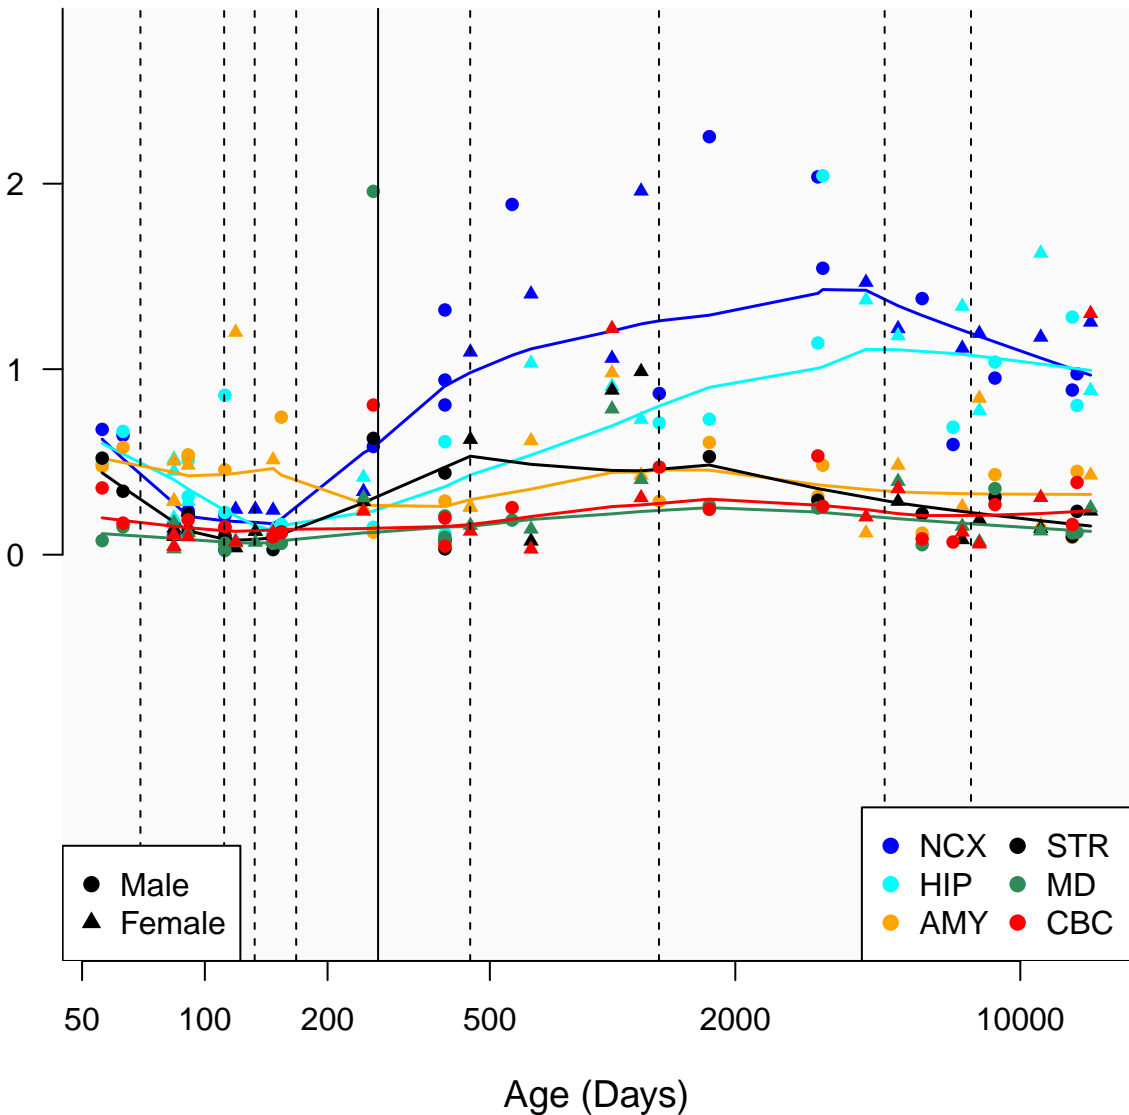

# NNMT\_ENSG00000166741

Window:

1 2 3 4 5 6 7 8 9

Normalized Log2 RPKM+1

● Male  
▲ Female

● NCX ● STR  
● HIP ● MD  
● AMY ● CBC