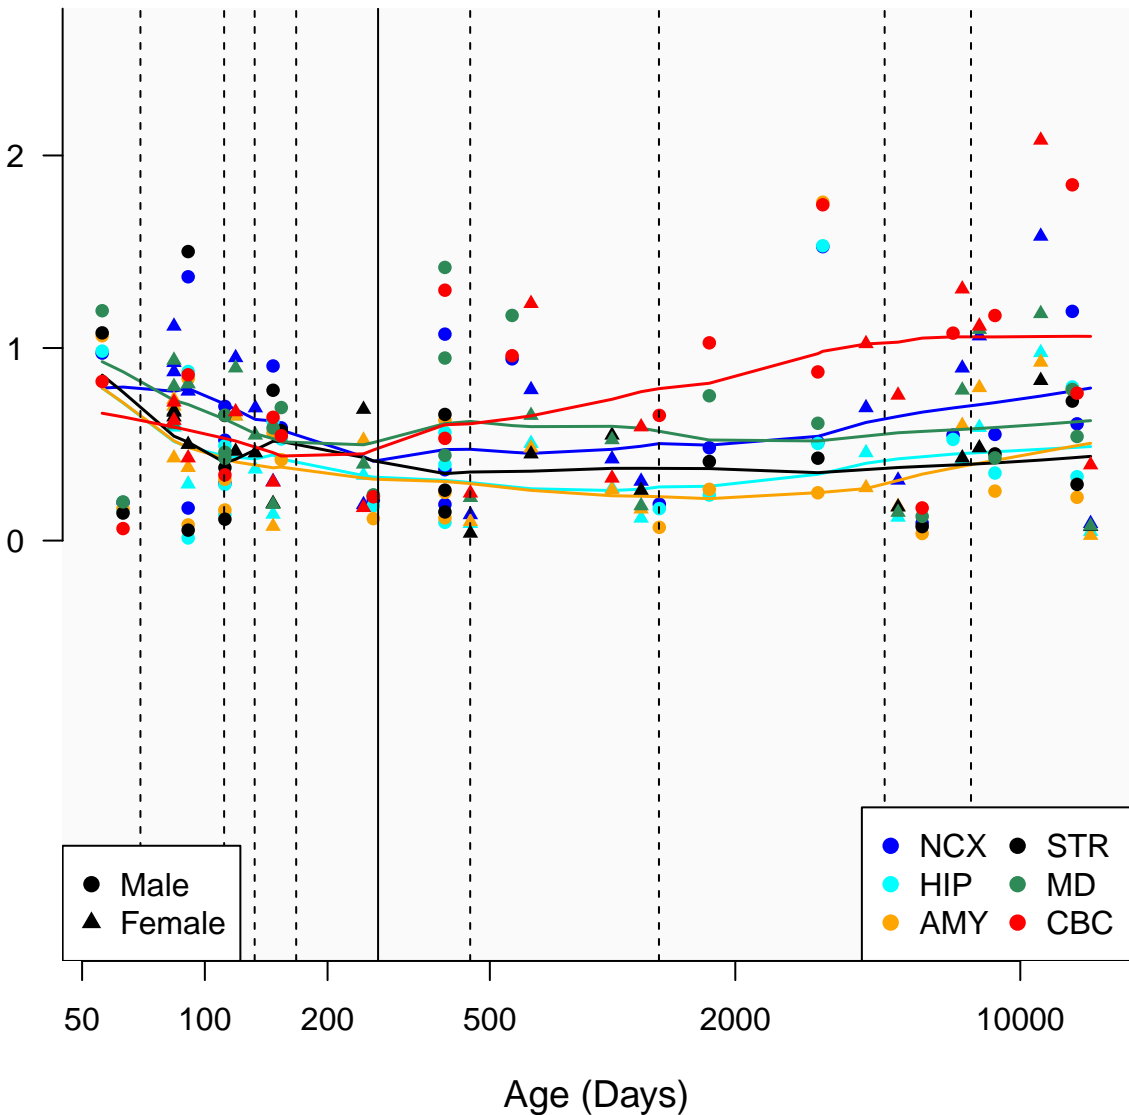

# NOMO3\_ENSG00000103226

Window:

1 2 3 4 5 6 7 8 9

Normalized Log2 RPKM+1

● Male  
▲ Female

● NCX ● STR  
● HIP ● MD  
● AMY ● CBC