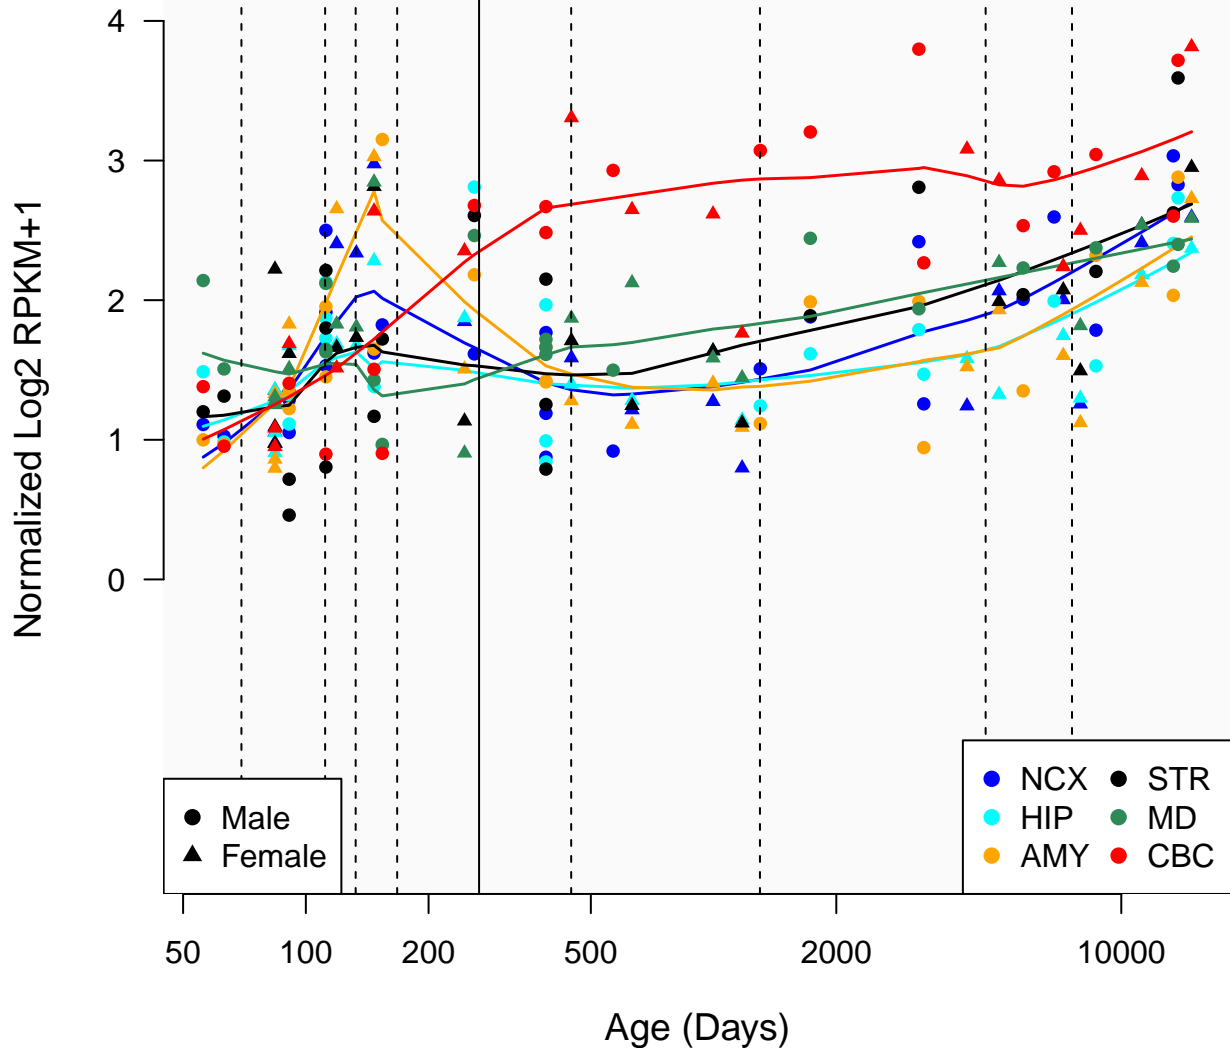

NOXA1_ENSG00000188747

Window:

1 2 3 4 5 6 7 8 9

● Male
▲ Female

● NCX ● STR
● HIP ● MD
● AMY ● CBC