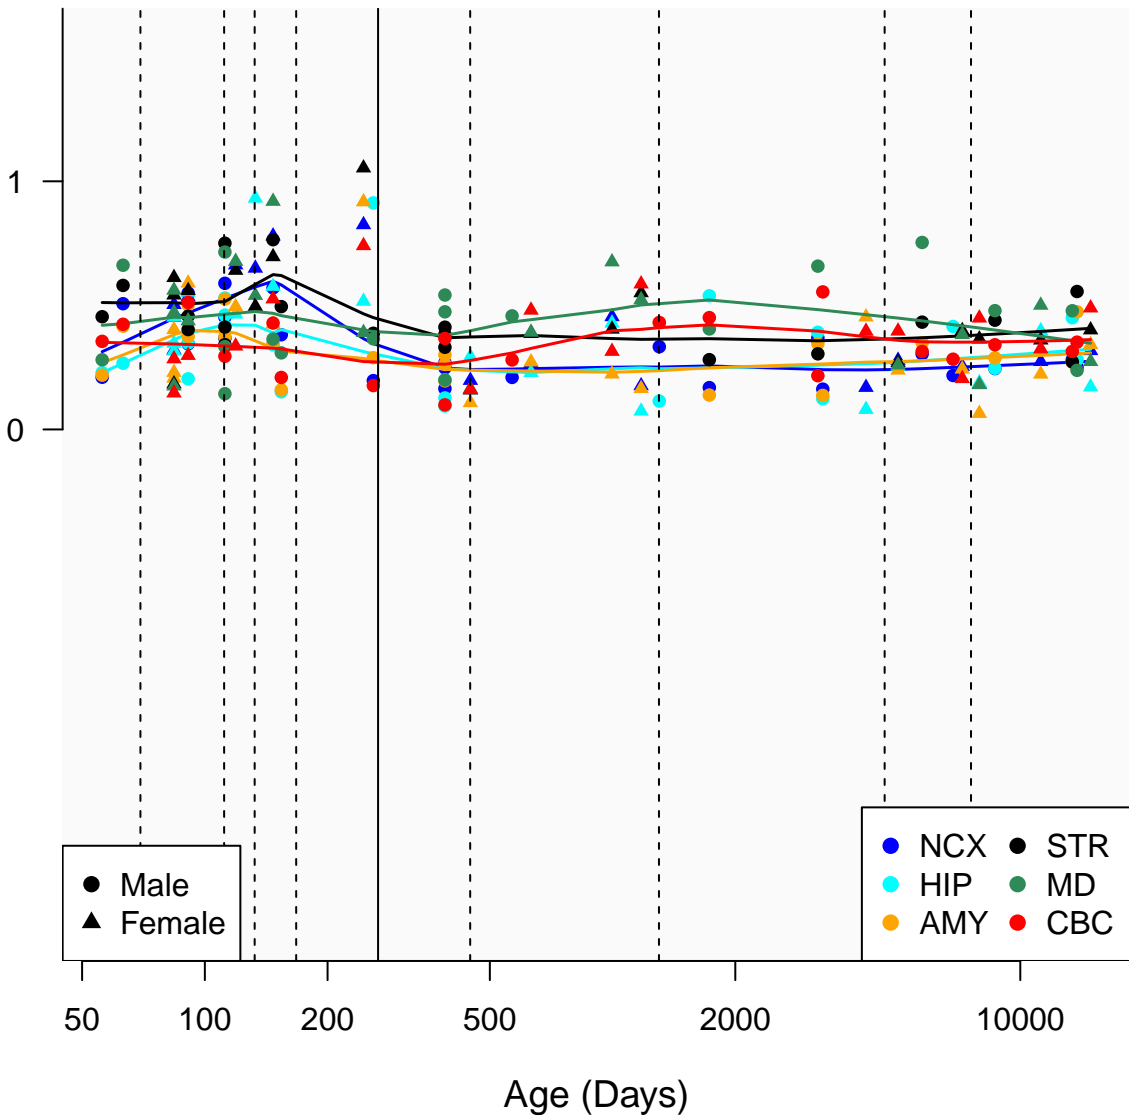

# NOXRED1\_ENSG00000165555

Window:

1 2 3 4 5 6 7 8 9

Normalized Log2 RPKM+1

● Male  
▲ Female

● NCX ● STR  
● HIP ● MD  
● AMY ● CBC