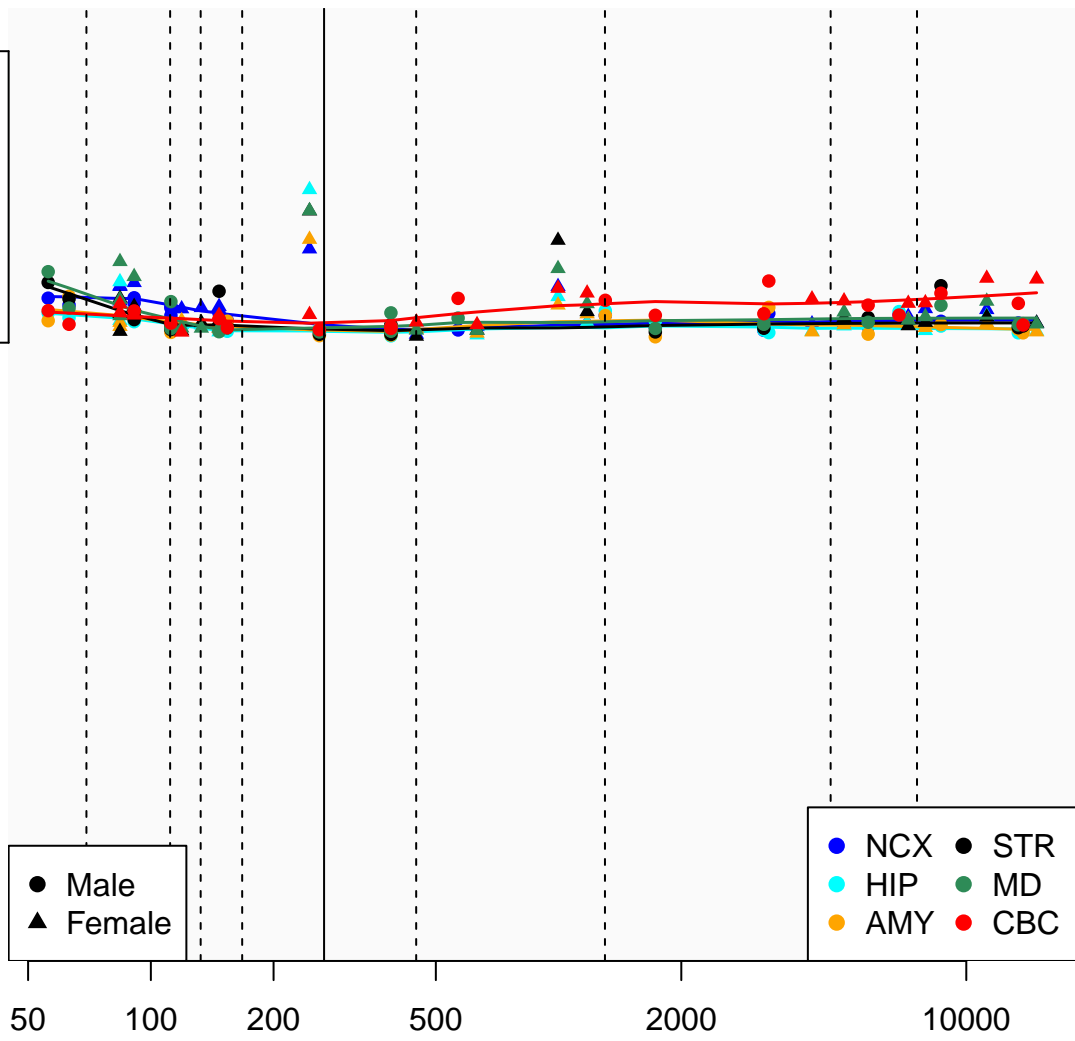

# NPM1P36\_ENSG00000214604

Window:

1 2 3 4 5 6 7 8 9

Normalized Log2 RPKM+1

1  
0

Age (Days)

50 100 200 500 2000 10000