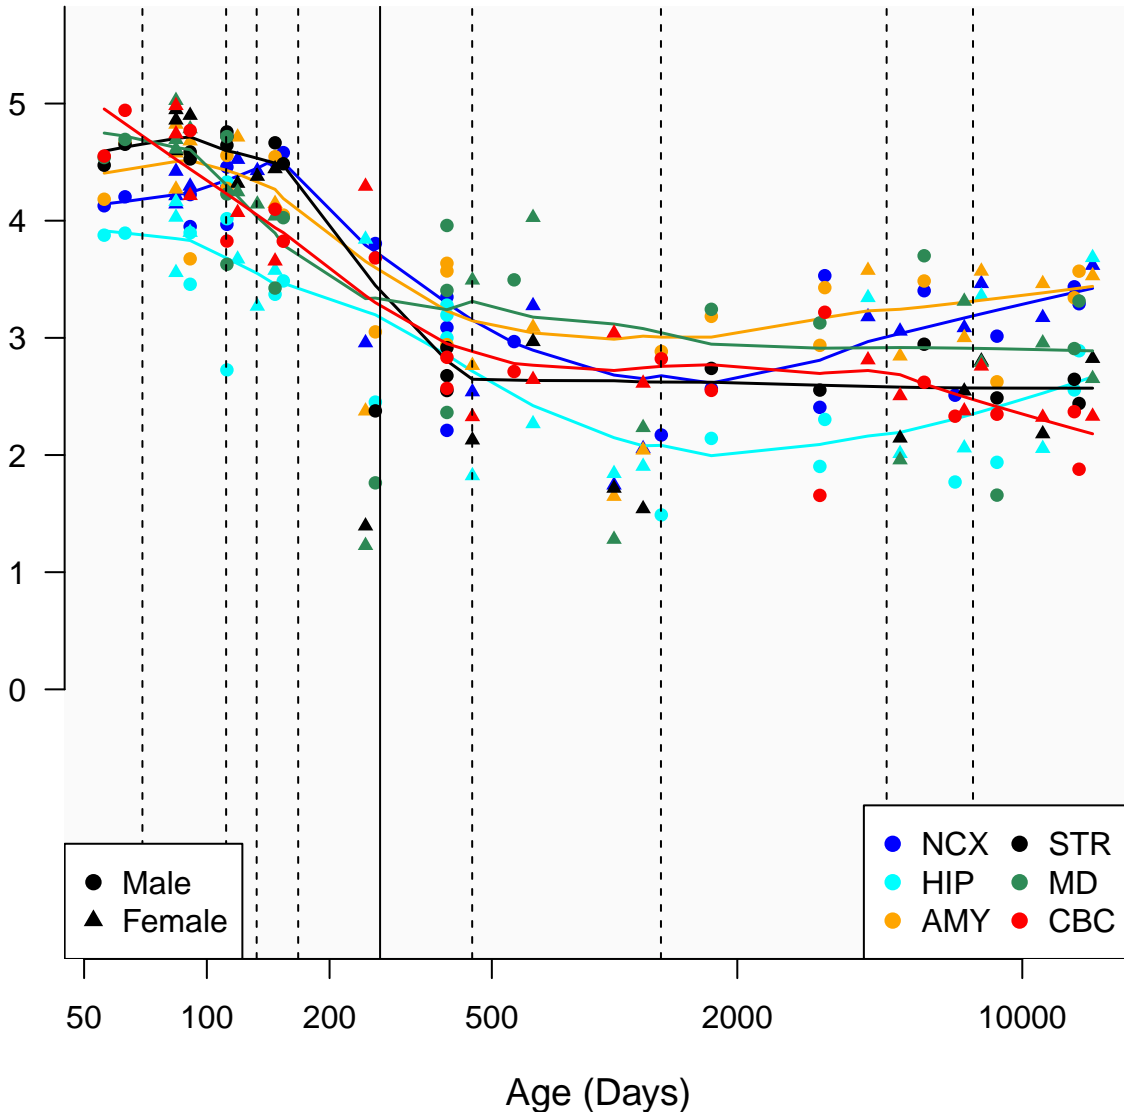

NUDT10_ENSG00000122824

Window:

1 2 3 4 5 6 7 8 9

Normalized Log2 RPKM+1

● Male
▲ Female

● NCX ● STR
● HIP ● MD
● AMY ● CBC