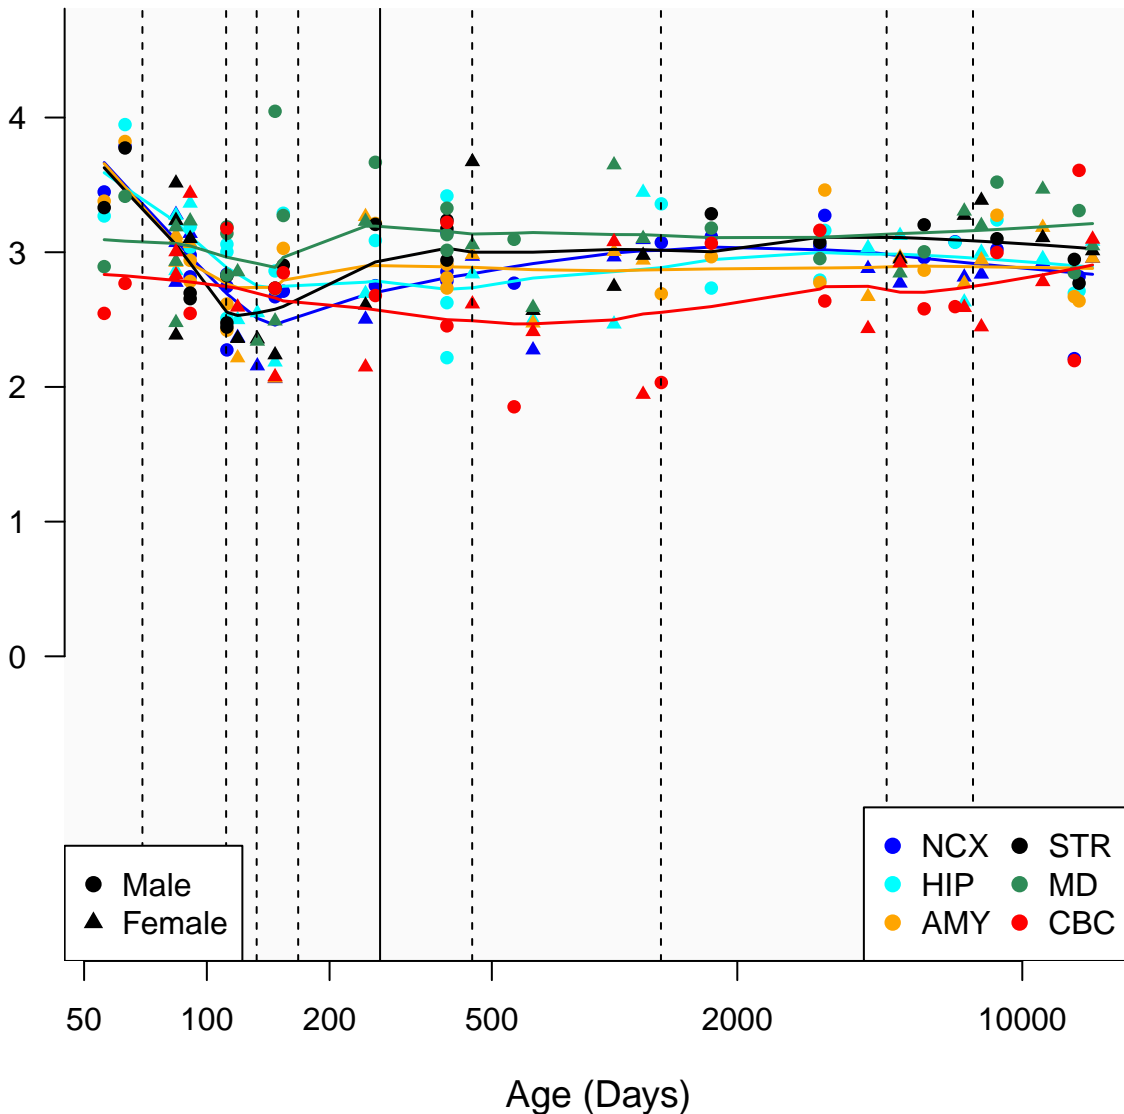

NUDT12_ENSG00000112874

Window:

1 2 3 4 5 6 7 8 9

Normalized Log2 RPKM+1

● Male
▲ Female

● NCX ● STR
● HIP ● MD
● AMY ● CBC