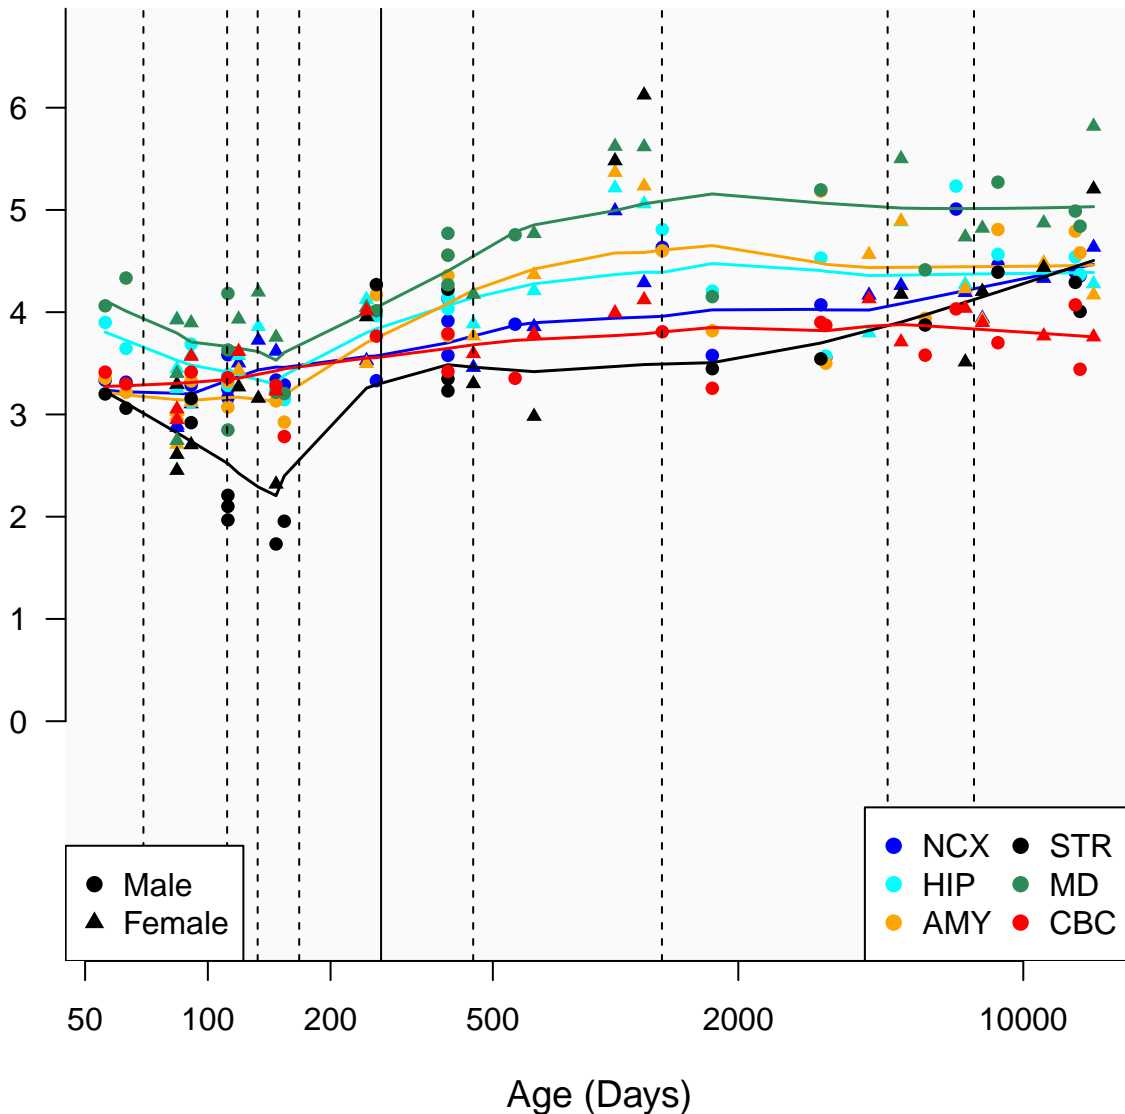

# NUDT16\_ENSG00000198585

Window:

1 2 3 4 5 6 7 8 9

Normalized Log2 RPKM+1

● Male  
▲ Female

● NCX ● STR  
● HIP ● MD  
● AMY ● CBC