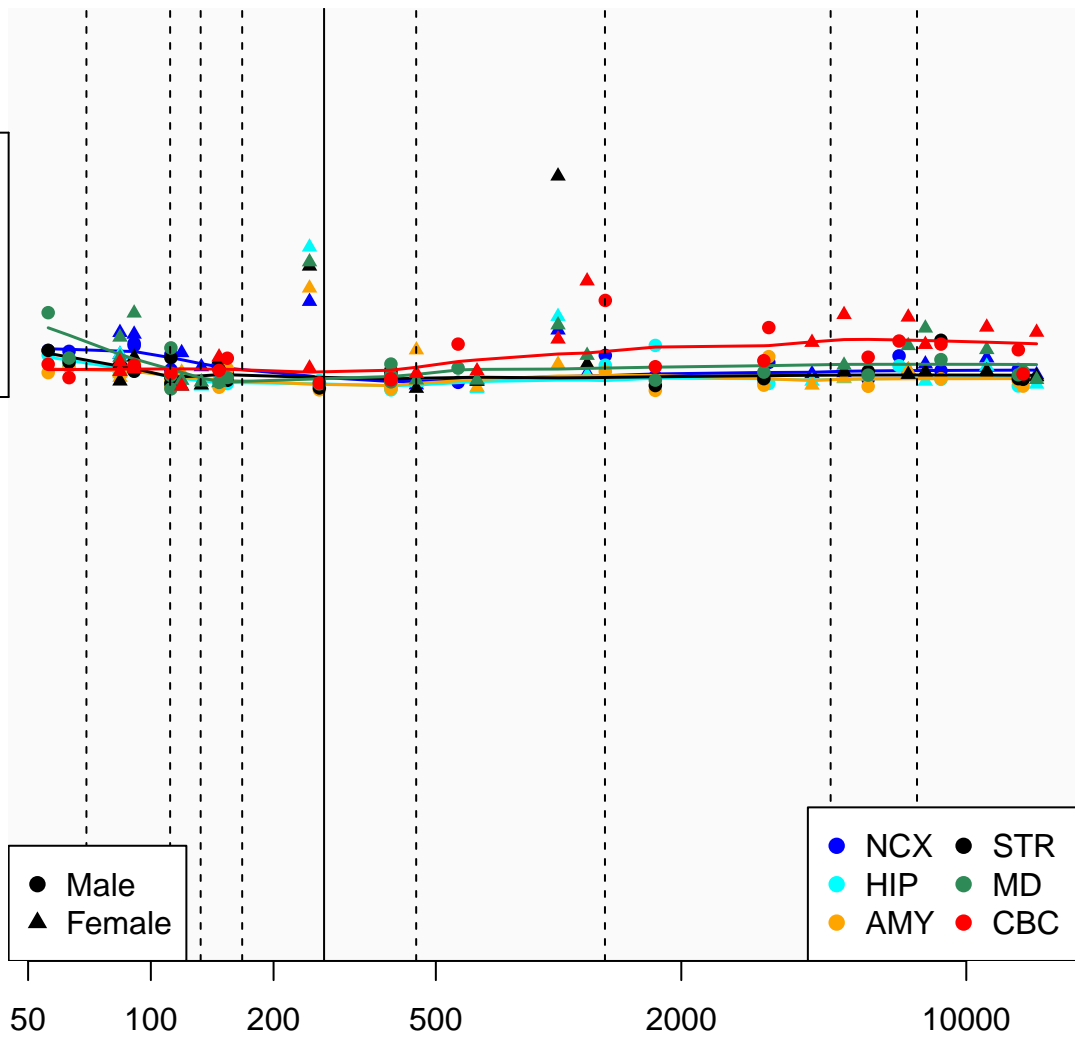

# NUDT19P4\_ENSG00000270900

Window:

1 2 3 4 5 6 7 8 9

Normalized Log2 RPKM+1

1  
0

● Male  
▲ Female

● NCX ● STR  
● HIP ● MD  
● AMY ● CBC

Age (Days)