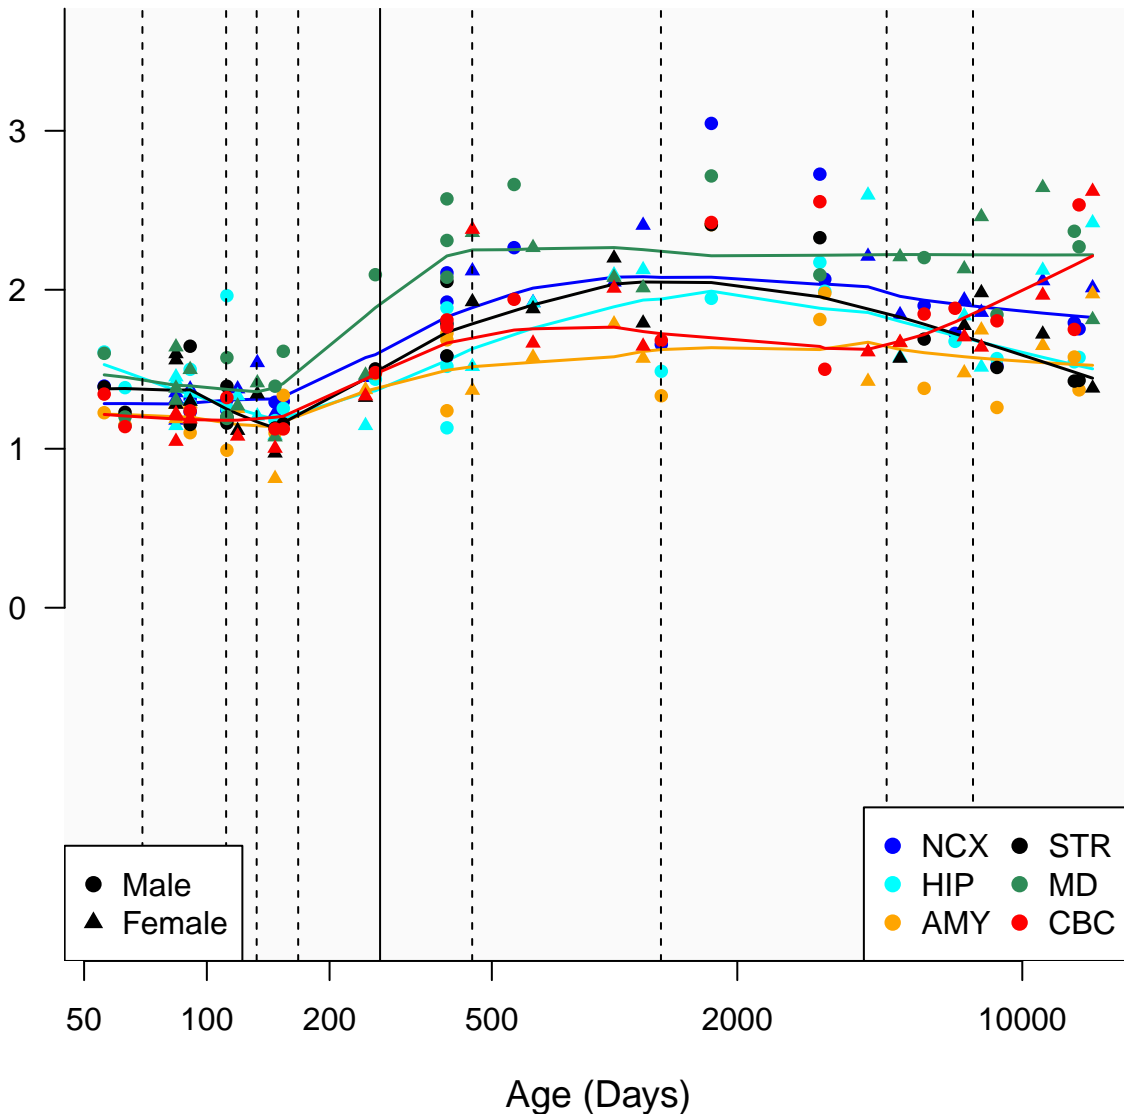

NUDT22_ENSG00000149761

Window:

1 2 3 4 5 6 7 8 9

Normalized Log2 RPKM+1

● Male
▲ Female

● NCX ● STR
● HIP ● MD
● AMY ● CBC