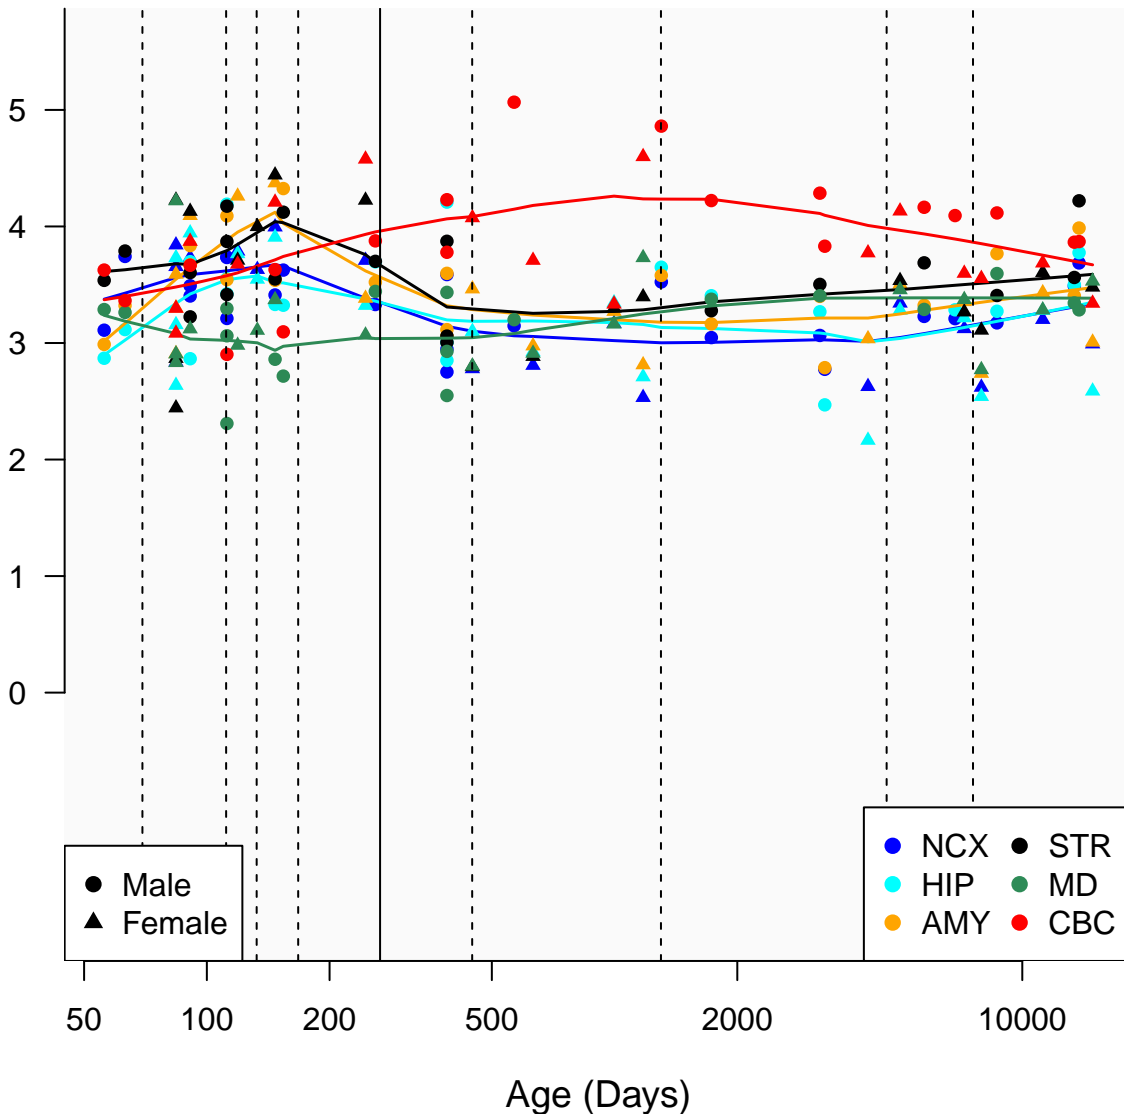

# NXF1\_ENSG00000162231

Window:

1 2 3 4 5 6 7 8 9

Normalized Log<sub>2</sub> RPKM+1

● Male  
▲ Female

● NCX ● STR  
● HIP ● MD  
● AMY ● CBC