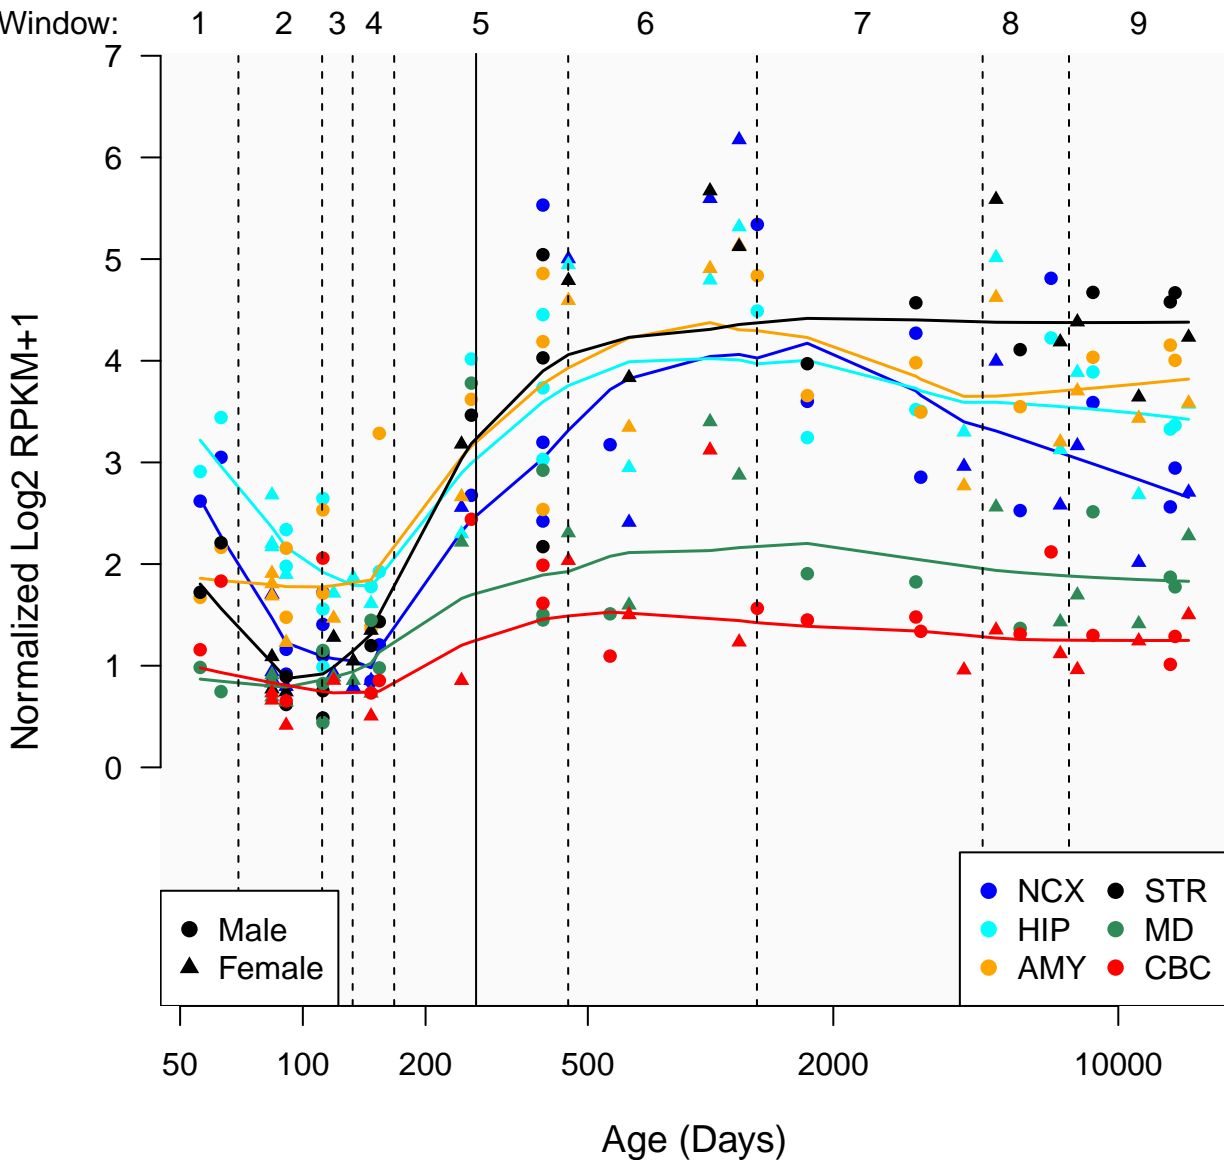

OAF_ENSG00000184232

Window:

● Male
▲ Female

● NCX ● STR
● HIP ● MD
● AMY ● CBC