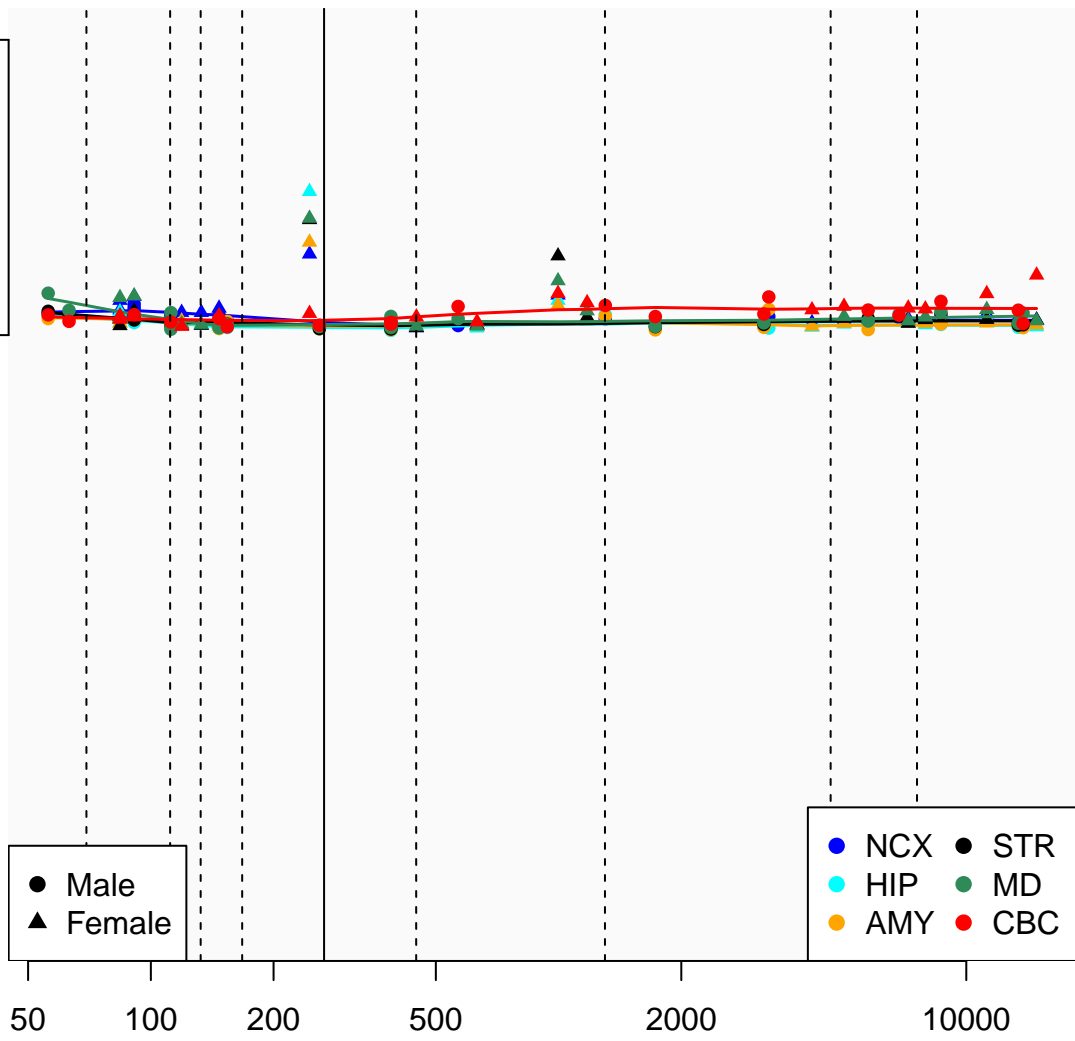

OFD1P10Y_ENSG00000225466

Window:

1 2 3 4 5 6 7 8 9

Normalized Log2 RPKM+1

1
0

Age (Days)