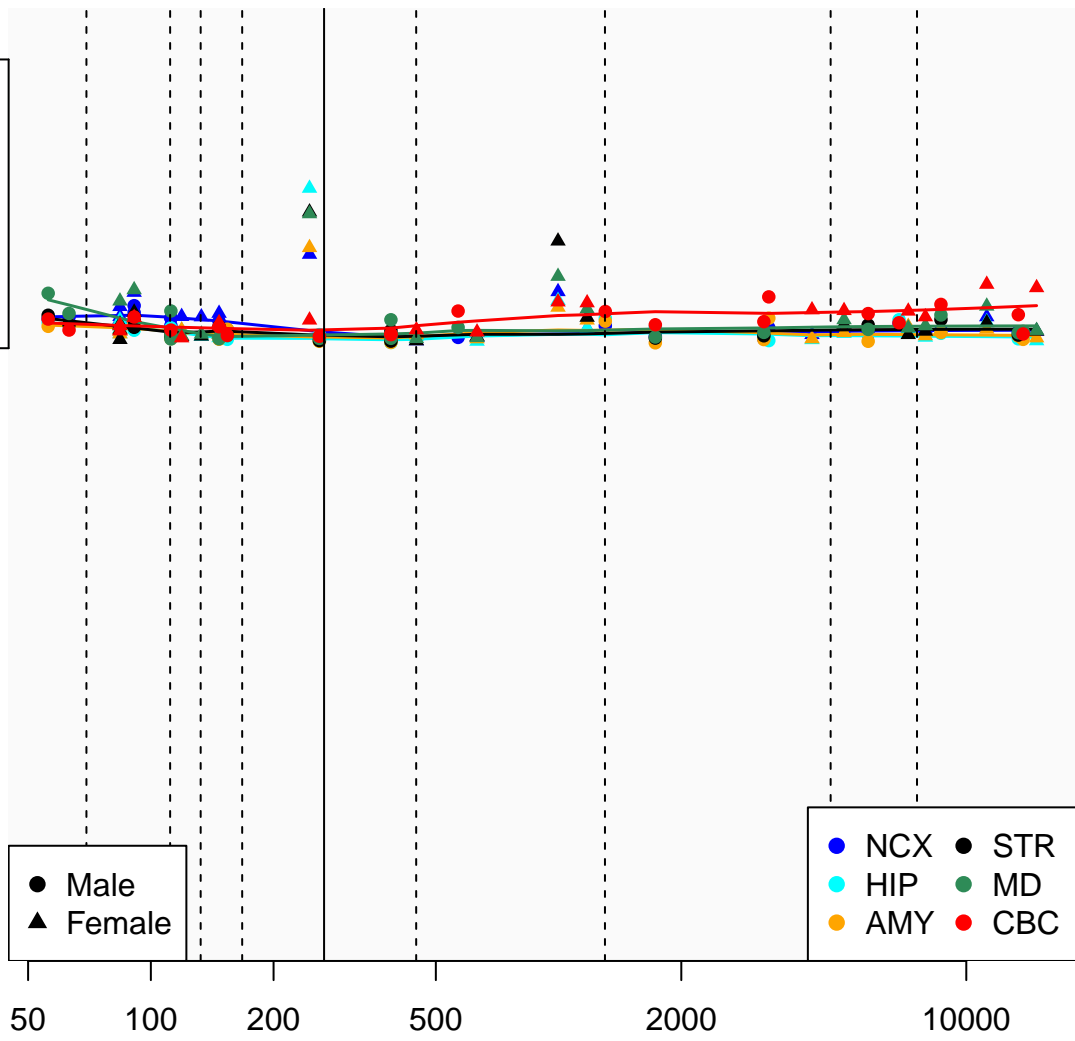

# OFD1P7Y\_ENSG00000238088

Window:

1 2 3 4 5 6 7 8 9

Normalized Log2 RPKM+1

1  
0

● Male  
▲ Female

● NCX ● STR  
● HIP ● MD  
● AMY ● CBC

Age (Days)