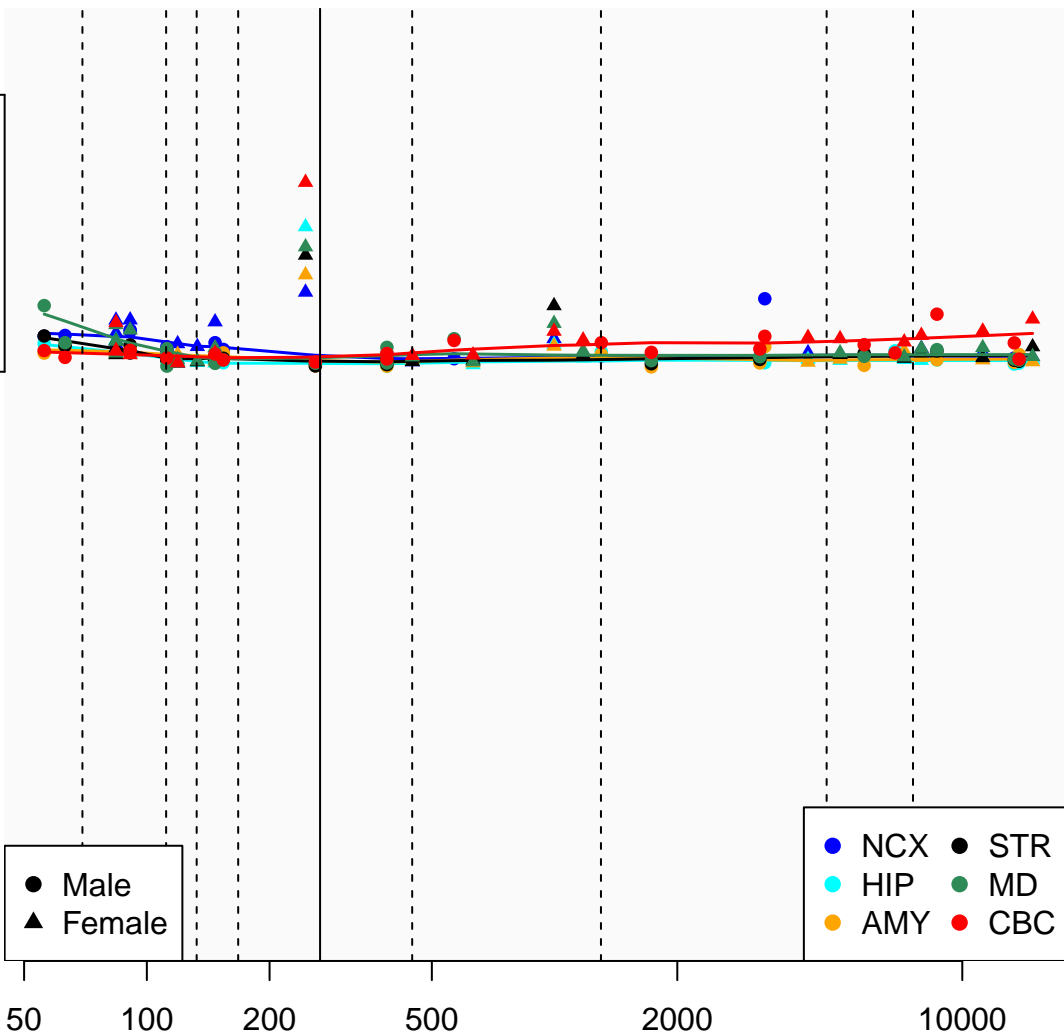

OR10J3_ENSG00000196266

Window:

1 2 3 4 5 6 7 8 9

Normalized Log2 RPKM+1

1
0

● Male
▲ Female

● NCX ● STR
● HIP ● MD
● AMY ● CBC

Age (Days)