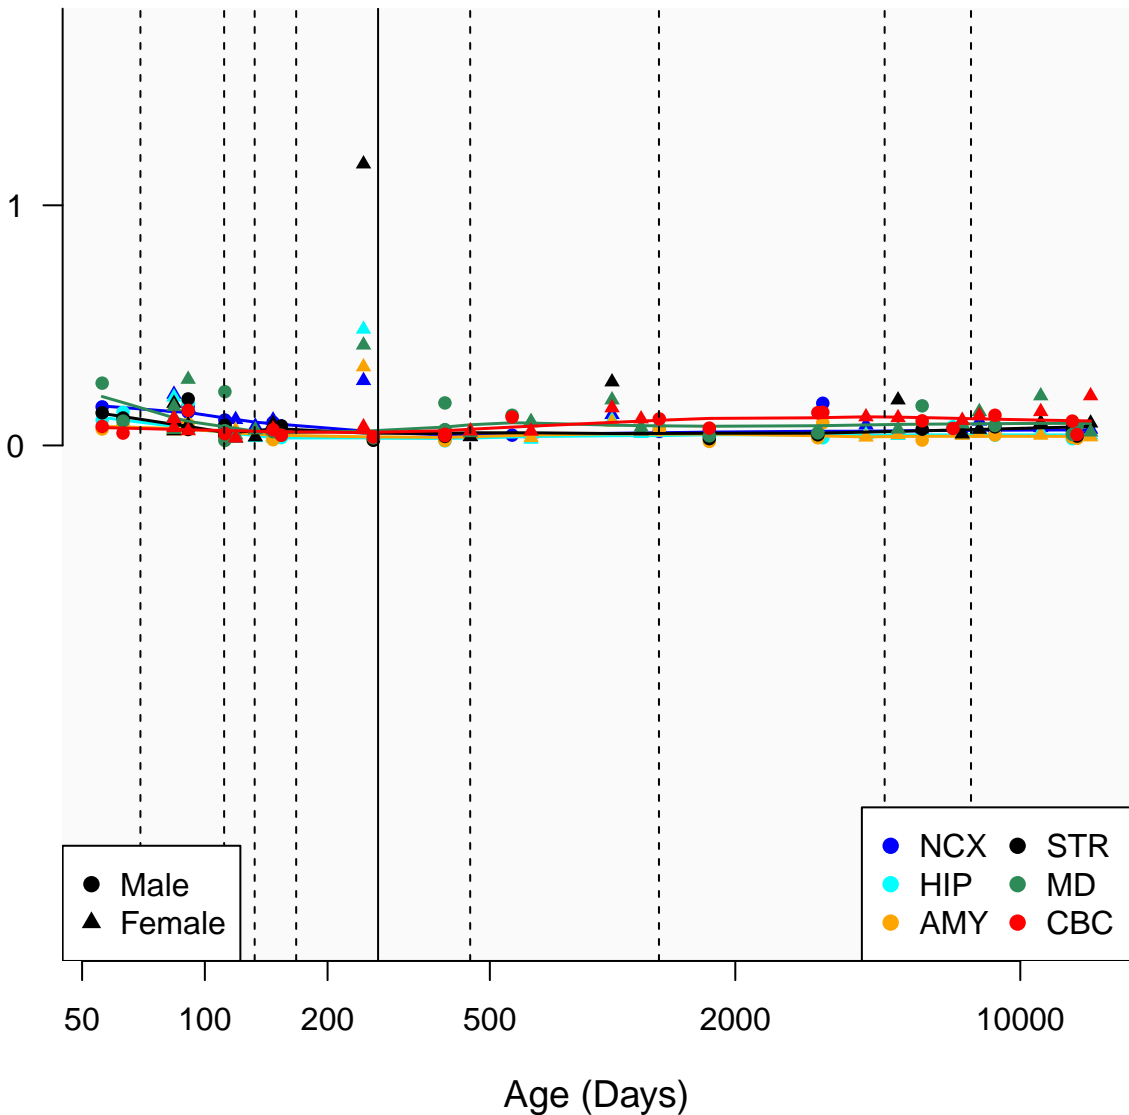

# OR1G1\_ENSG00000183024

Window:

1 2 3 4 5 6 7 8 9

Normalized Log2 RPKM+1

● Male  
▲ Female

● NCX ● STR  
● HIP ● MD  
● AMY ● CBC