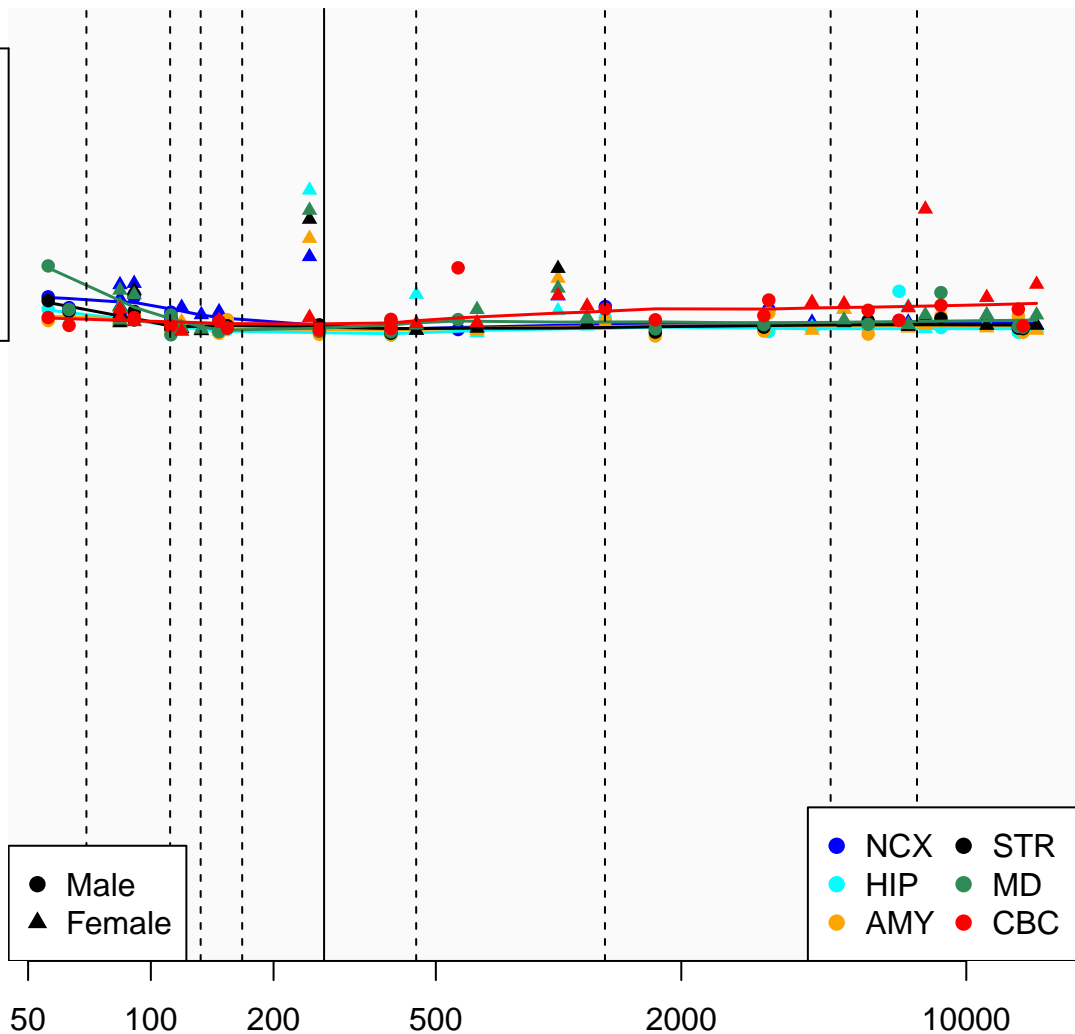

# OR1L4\_ENSG00000136939

Window:

1 2 3 4 5 6 7 8 9

Normalized Log2 RPKM+1

1  
0

● Male  
▲ Female

● NCX ● STR  
● HIP ● MD  
● AMY ● CBC

Age (Days)