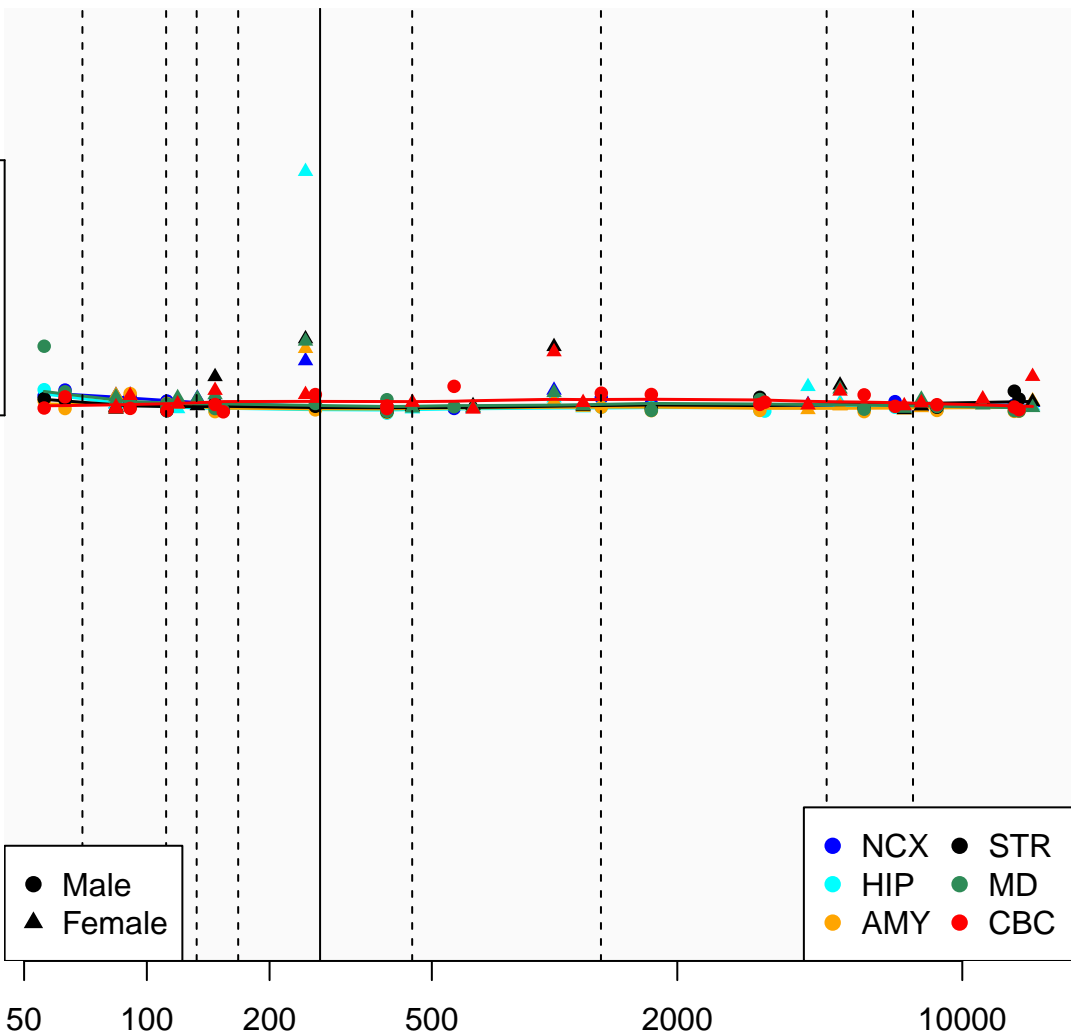

# OR2A9P\_ENSG00000228960

Window:

1 2 3 4 5 6 7 8 9

Normalized Log2 RPKM+1

1  
0

● Male  
▲ Female

● NCX ● STR  
● HIP ● MD  
● AMY ● CBC

Age (Days)