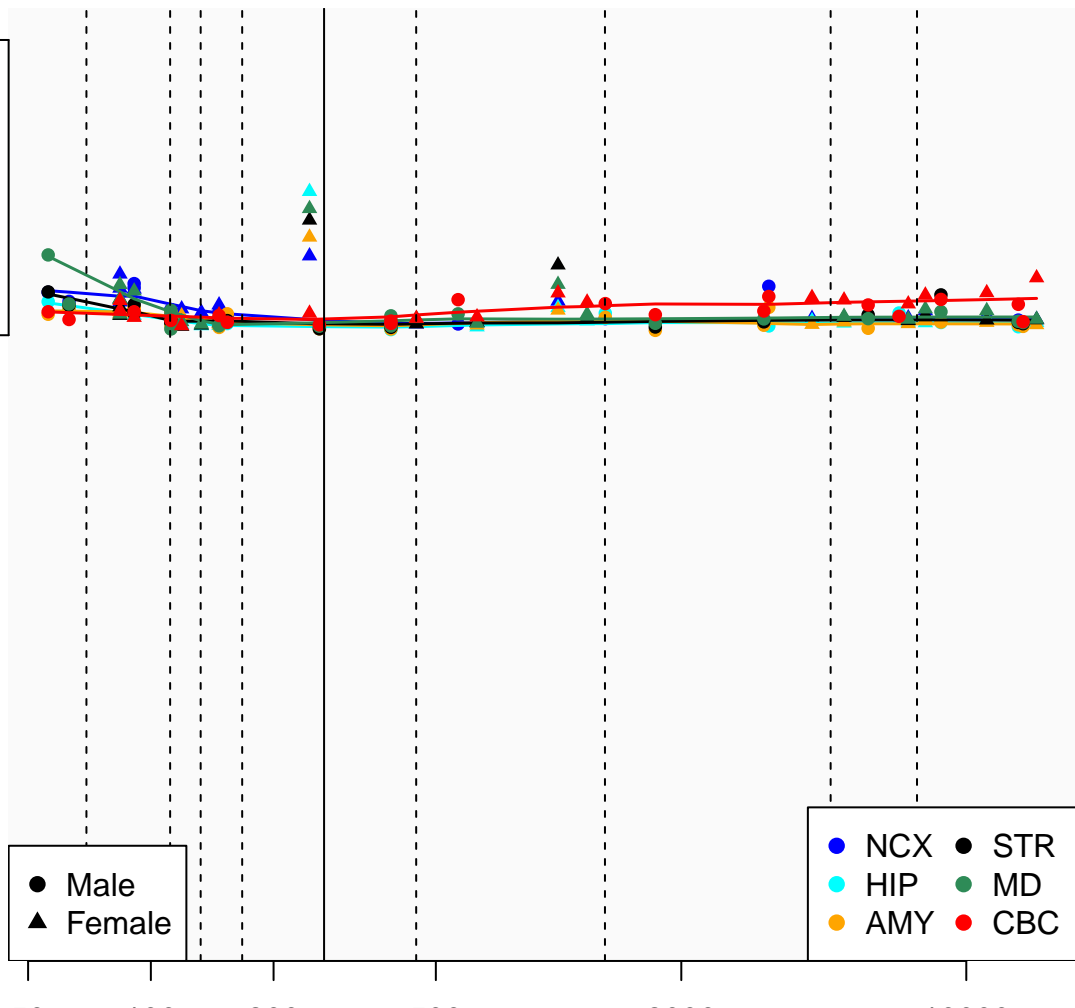

# OR2Q1P\_ENSG00000273377

Window:

1 2 3 4 5 6 7 8 9

Normalized Log2 RPKM+1

1  
0

50 100 200 500 2000 10000

Age (Days)