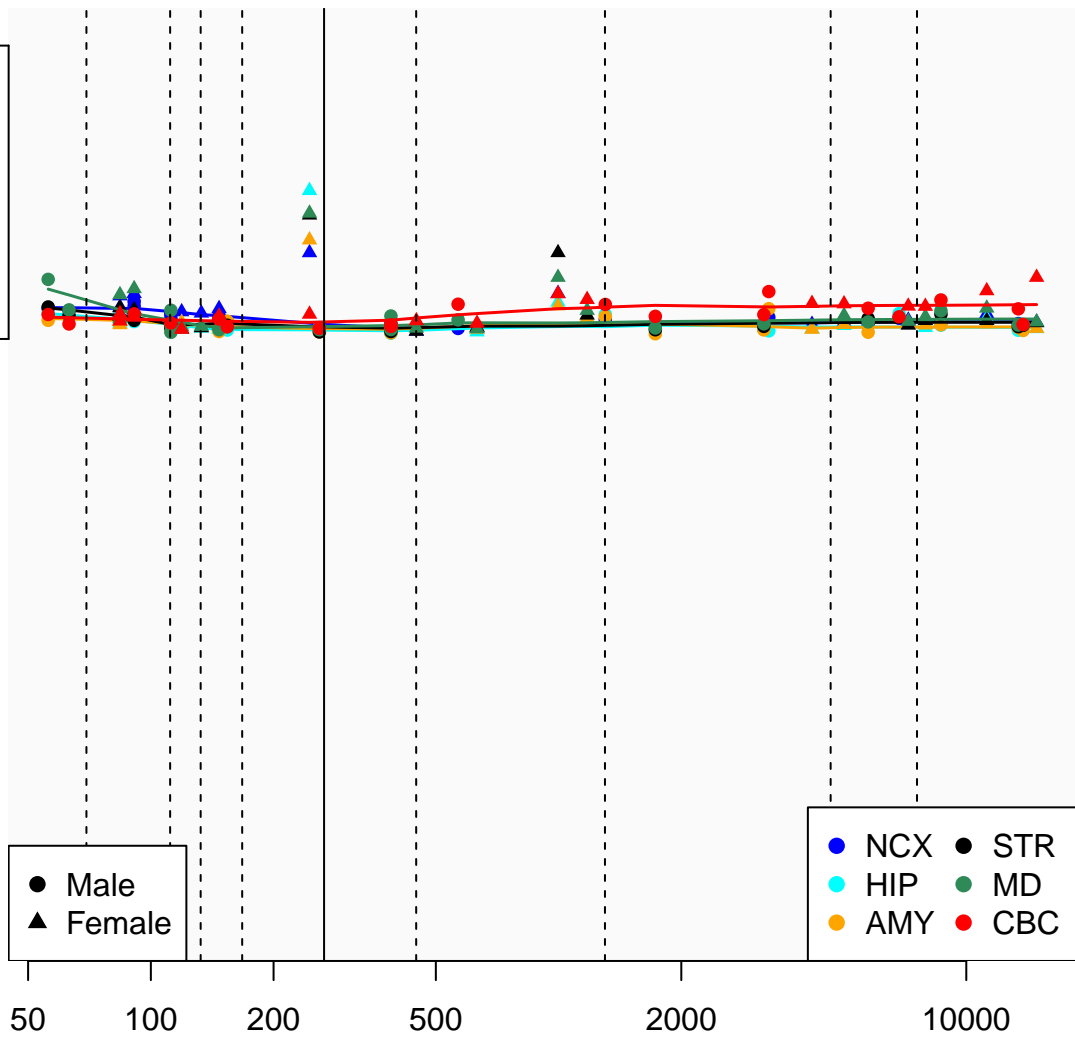

# OR4F4\_ENSG00000177693

Window:

1 2 3 4 5 6 7 8 9

Normalized Log2 RPKM+1

1  
0

● Male  
▲ Female

● NCX ● STR  
● HIP ● MD  
● AMY ● CBC

Age (Days)