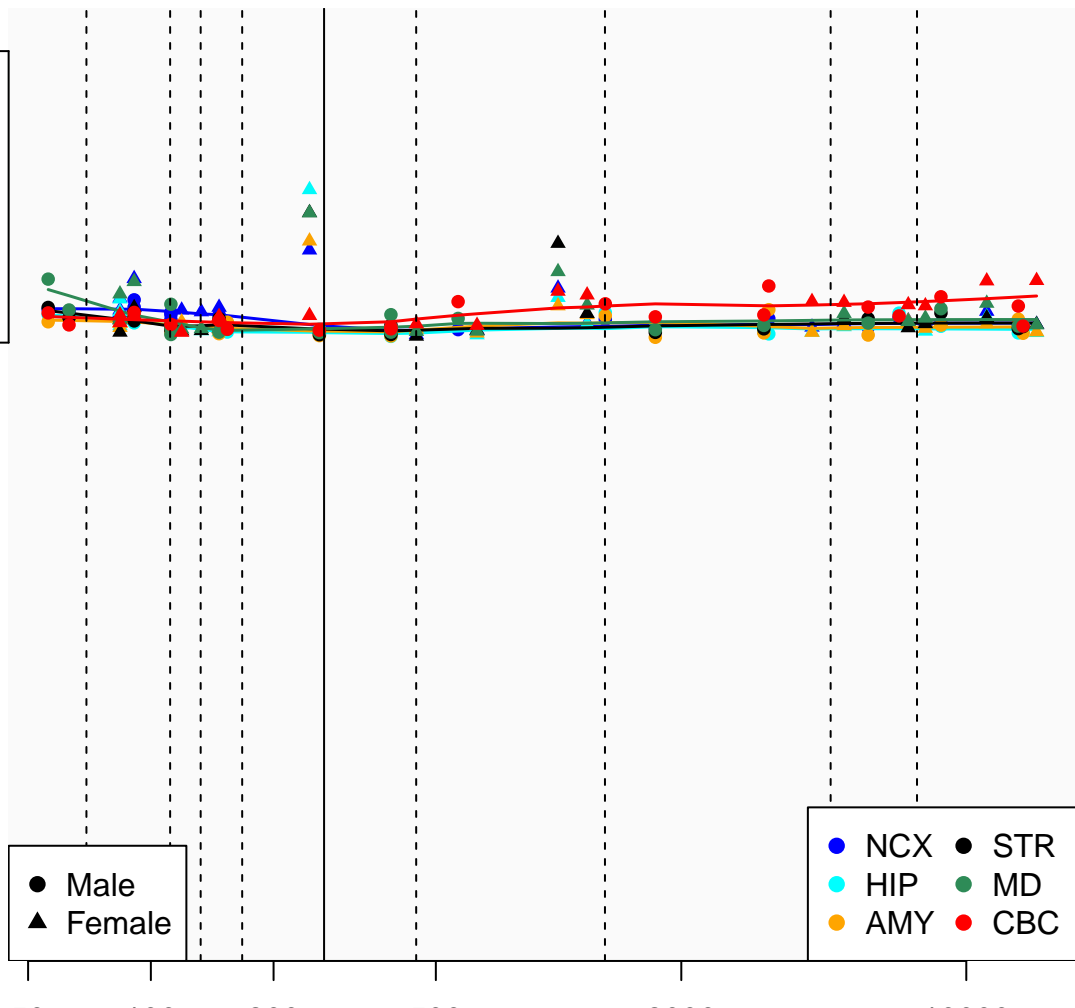

# OR4U1P\_ENSG00000258899

Window:

1 2 3 4 5 6 7 8 9

Normalized Log2 RPKM+1

1  
0

● Male  
▲ Female

● NCX ● STR  
▲ HIP ● MD  
● AMY ● CBC

Age (Days)