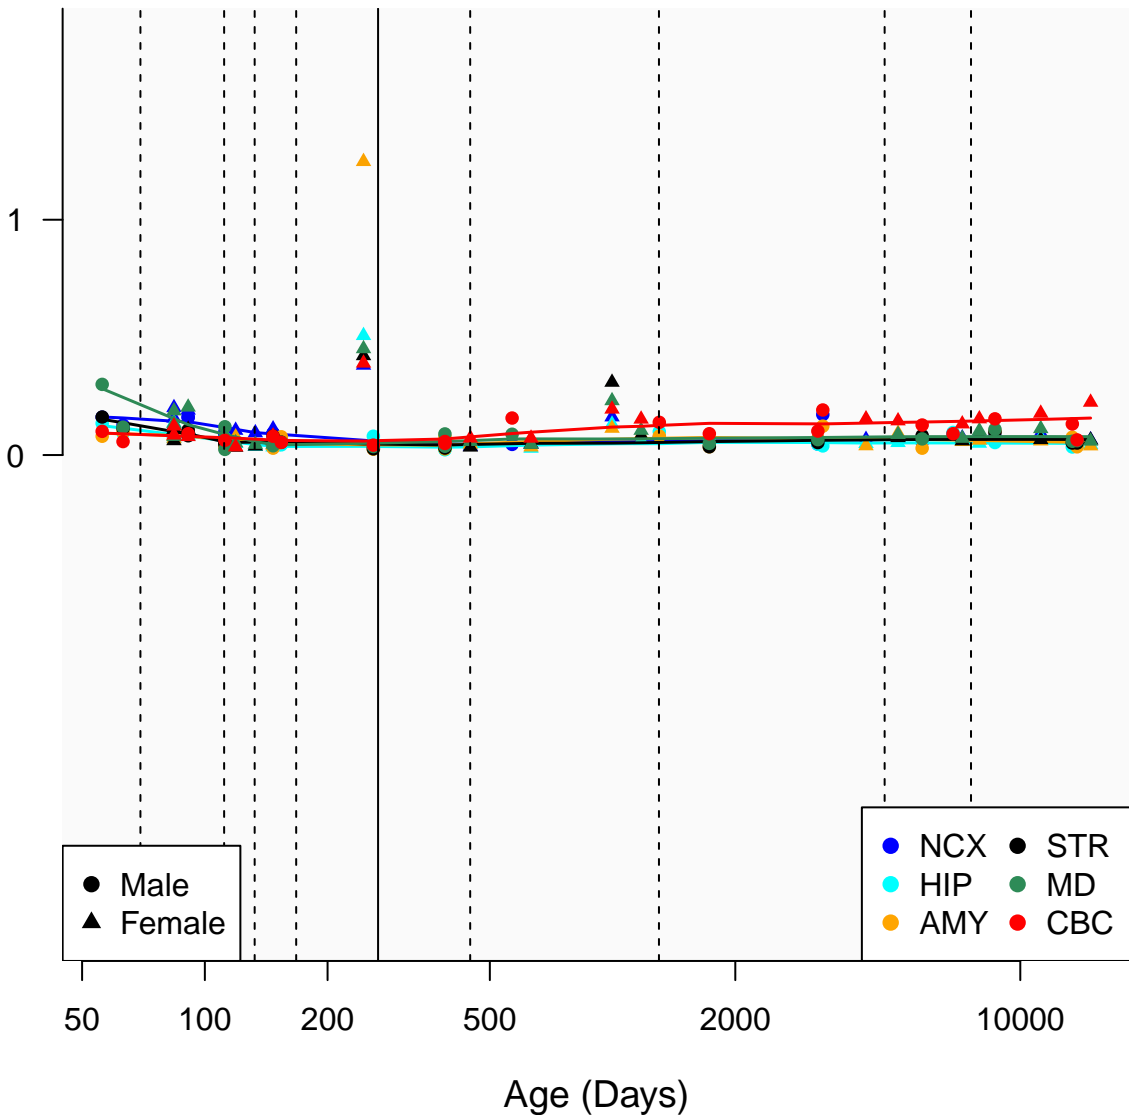

# OR51B8P\_ENSG00000236359

Window:

1 2 3 4 5 6 7 8 9

Normalized Log2 RPKM+1

● Male  
▲ Female

● NCX ● STR  
● HIP ● MD  
● AMY ● CBC