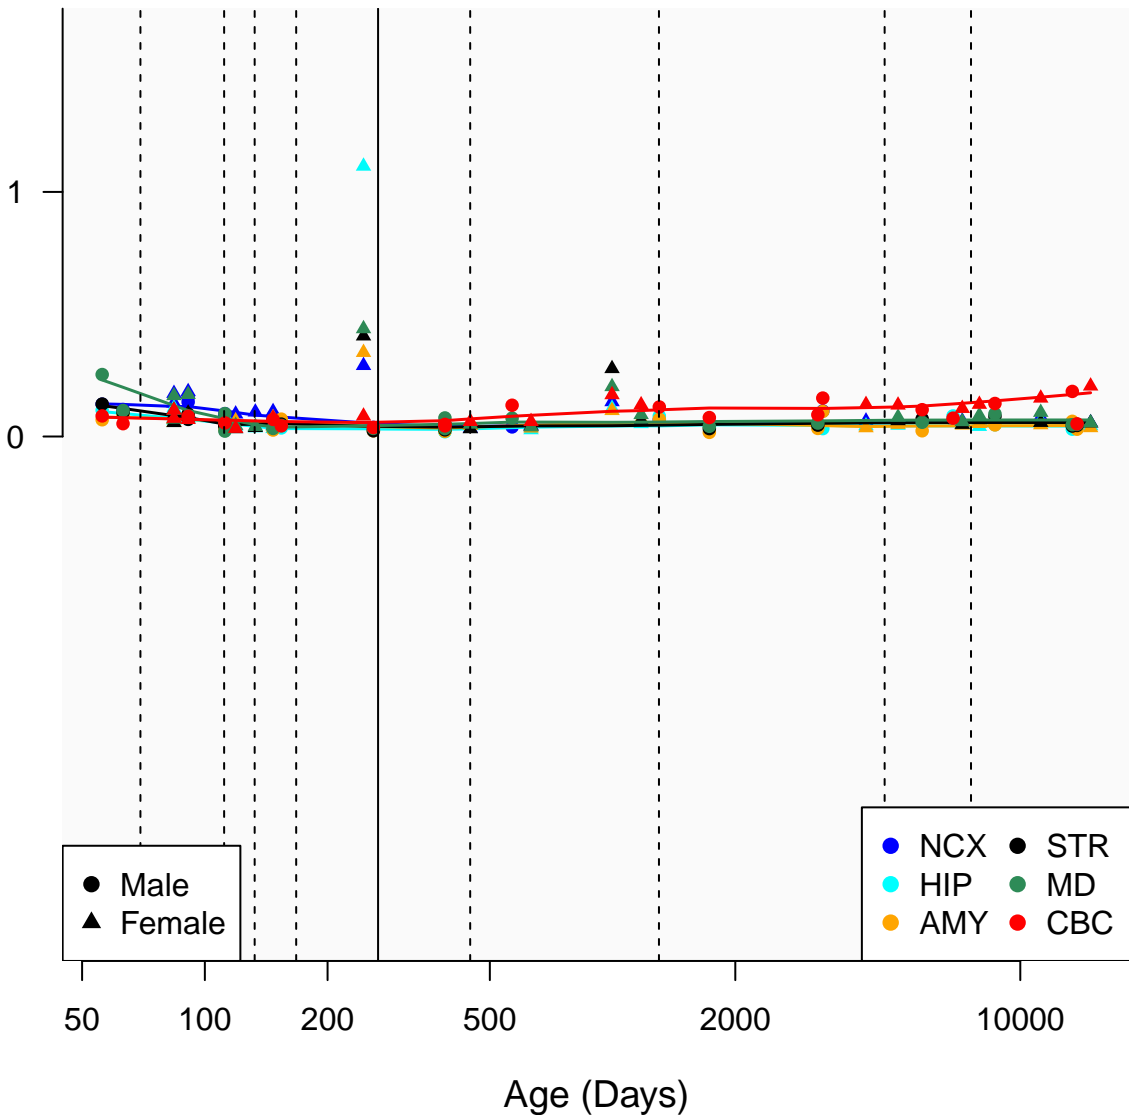

# OR52J2P\_ENSG00000230261

Window:

1 2 3 4 5 6 7 8 9

Normalized Log2 RPKM+1

● Male  
▲ Female

● NCX ● STR  
● HIP ● MD  
● AMY ● CBC