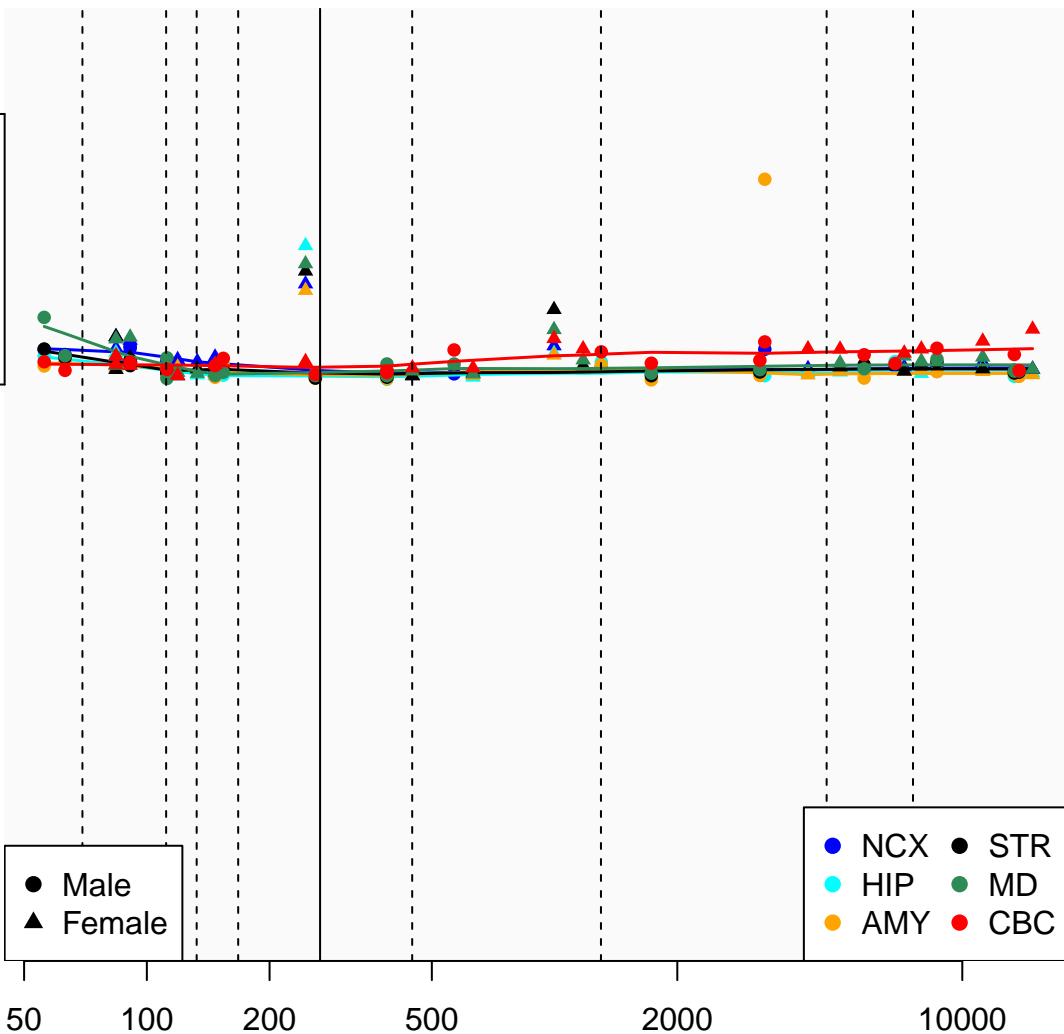

# OR52J3\_ENSG00000205495

Window:

1 2 3 4 5 6 7 8 9

Normalized Log2 RPKM+1

1  
0

● Male  
▲ Female

● NCX ● STR  
● HIP ● MD  
● AMY ● CBC

Age (Days)