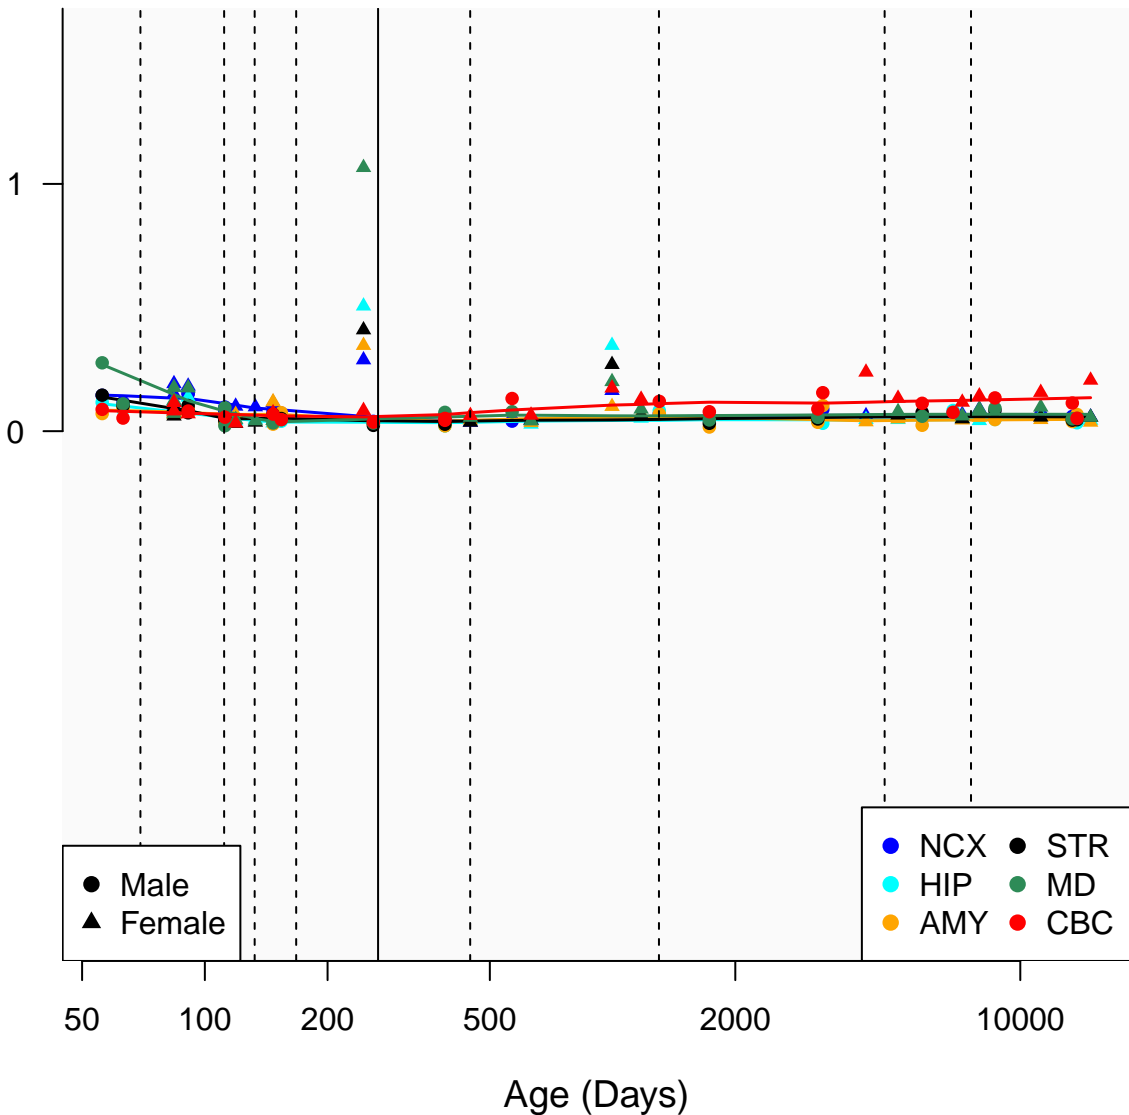

# OR7E35P\_ENSG00000250425

Window:

1 2 3 4 5 6 7 8 9

Normalized Log2 RPKM+1

● Male  
▲ Female

● NCX ● STR  
● HIP ● MD  
● AMY ● CBC