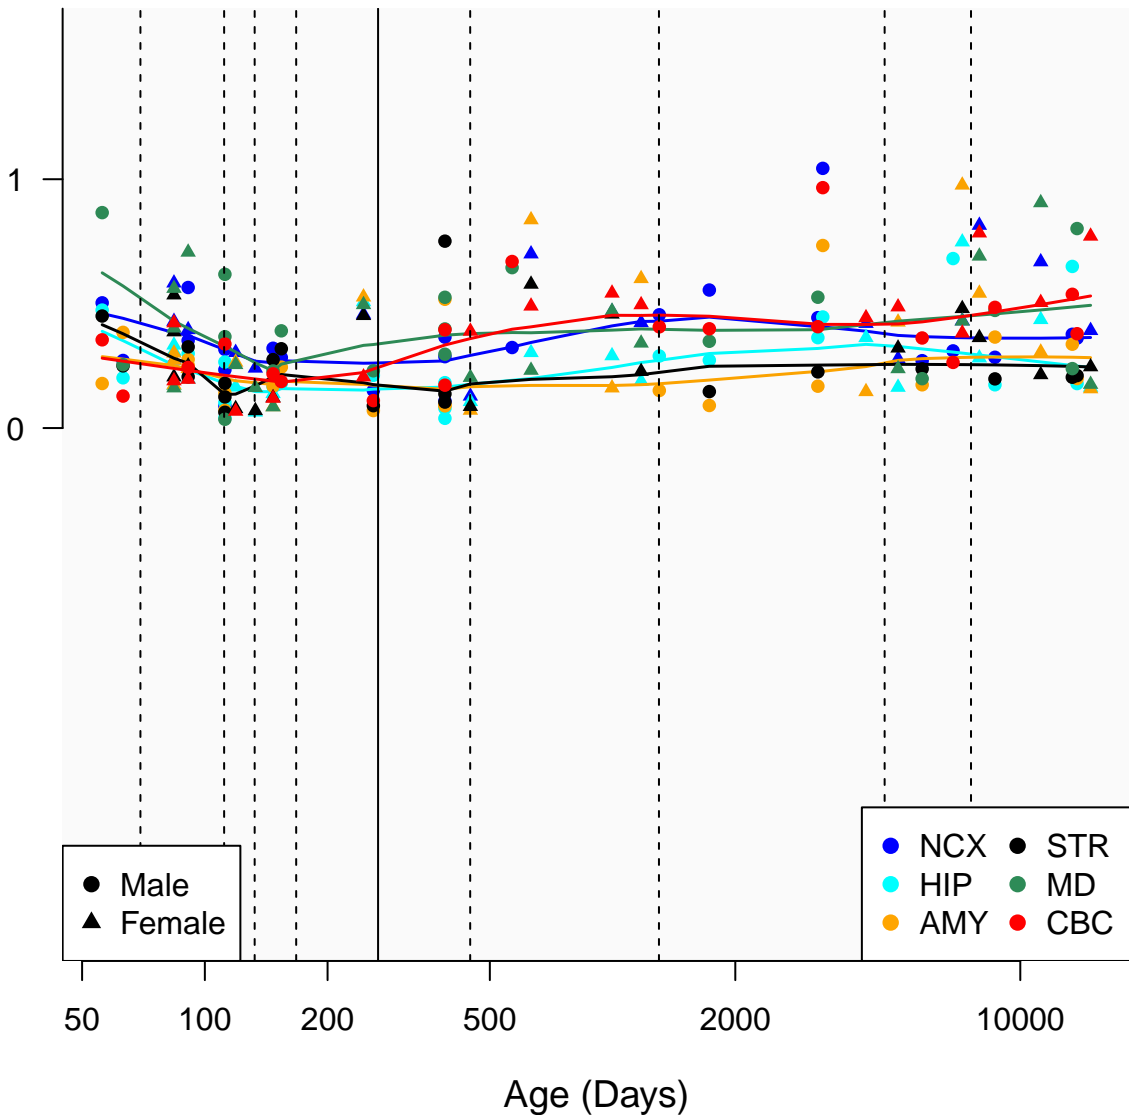

# OR8S21P\_ENSG00000273434

Window:

1 2 3 4 5 6 7 8 9

Normalized Log2 RPKM+1

● Male  
▲ Female

● NCX ● STR  
● HIP ● MD  
● AMY ● CBC