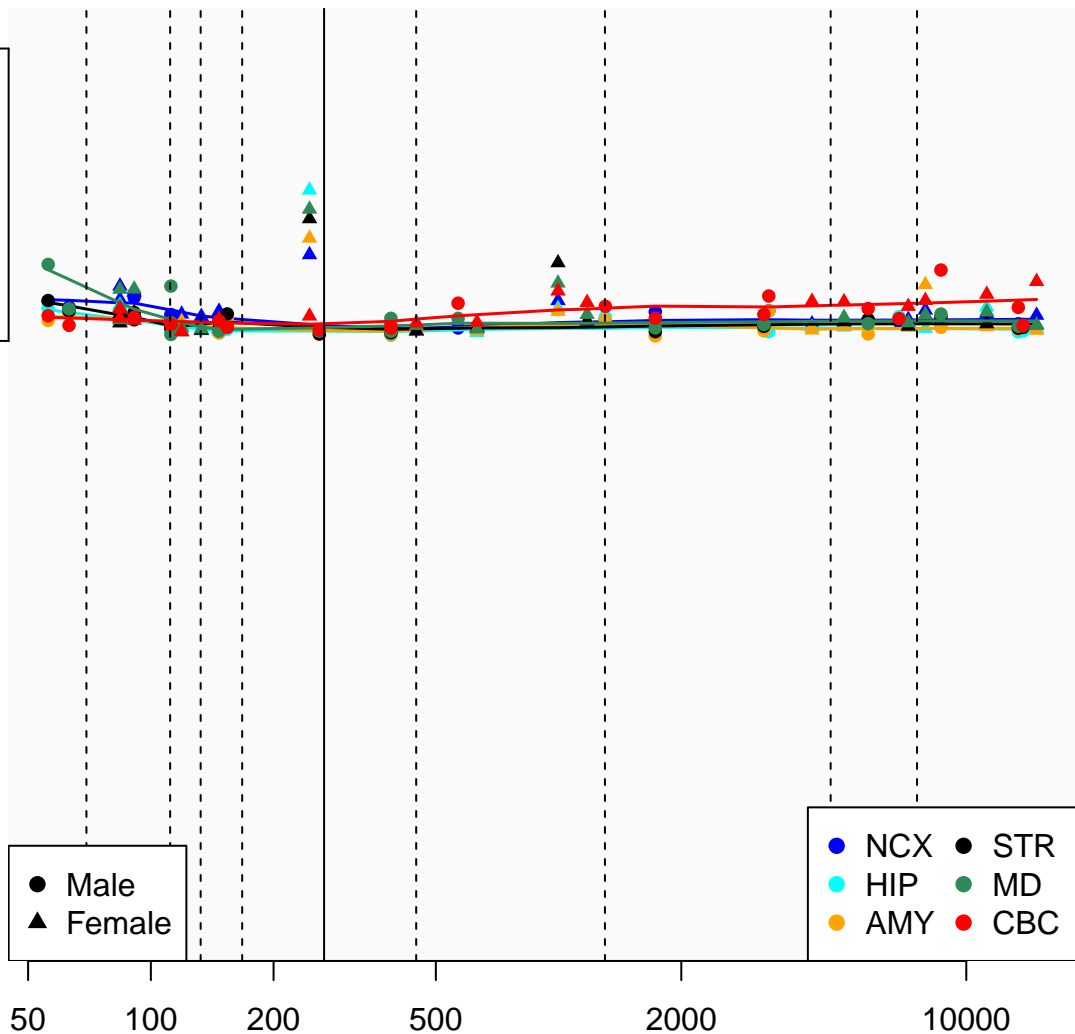

# OR9I2P\_ENSG00000186508

Window:

1 2 3 4 5 6 7 8 9

Normalized Log2 RPKM+1

1  
0

● Male  
▲ Female

● NCX ● STR  
● HIP ● MD  
● AMY ● CBC