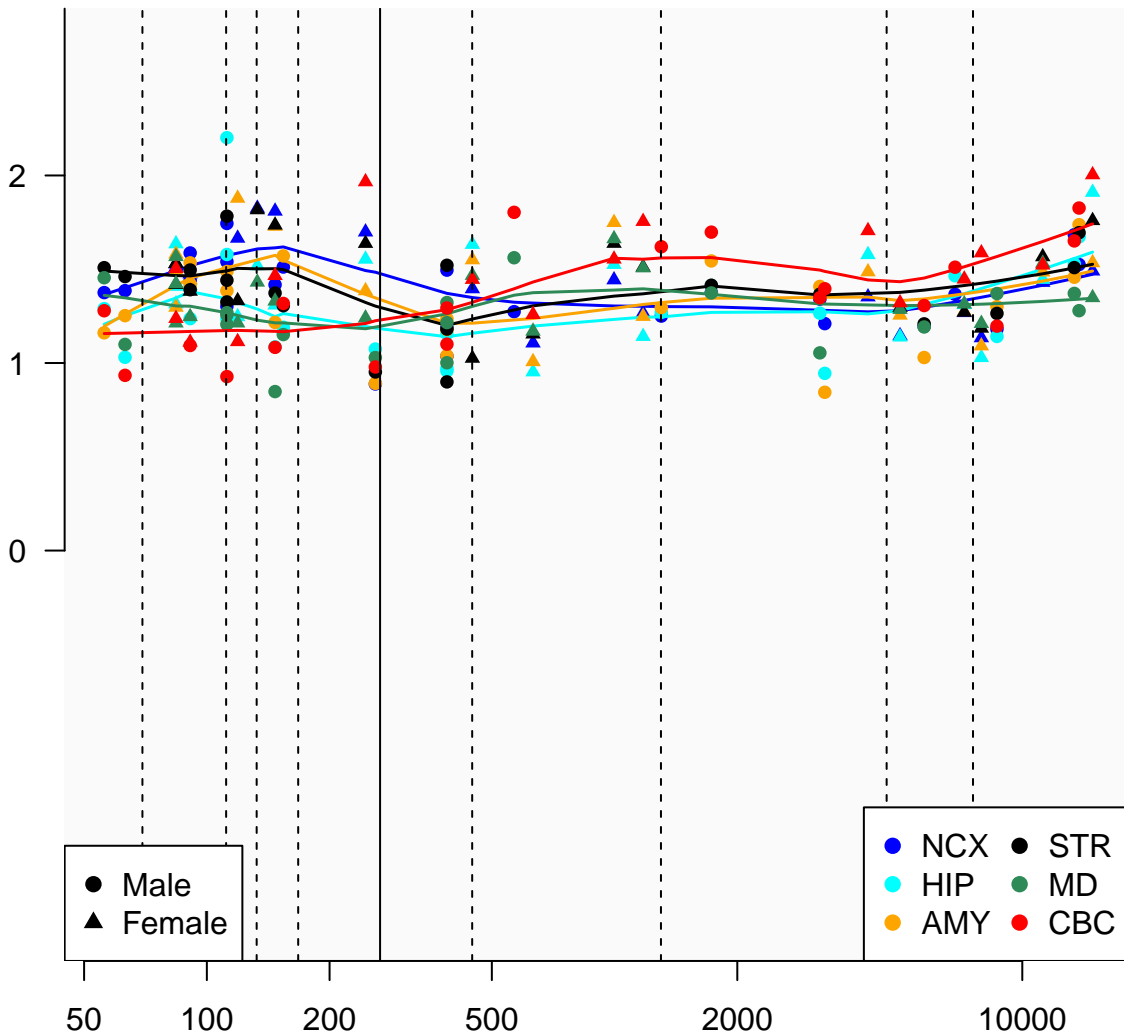

# ORAOV1\_ENSG00000149716

Window:

1 2 3 4 5 6 7 8 9

Normalized Log2 RPKM+1

● Male  
▲ Female

● NCX ● STR  
● HIP ● MD  
● AMY ● CBC