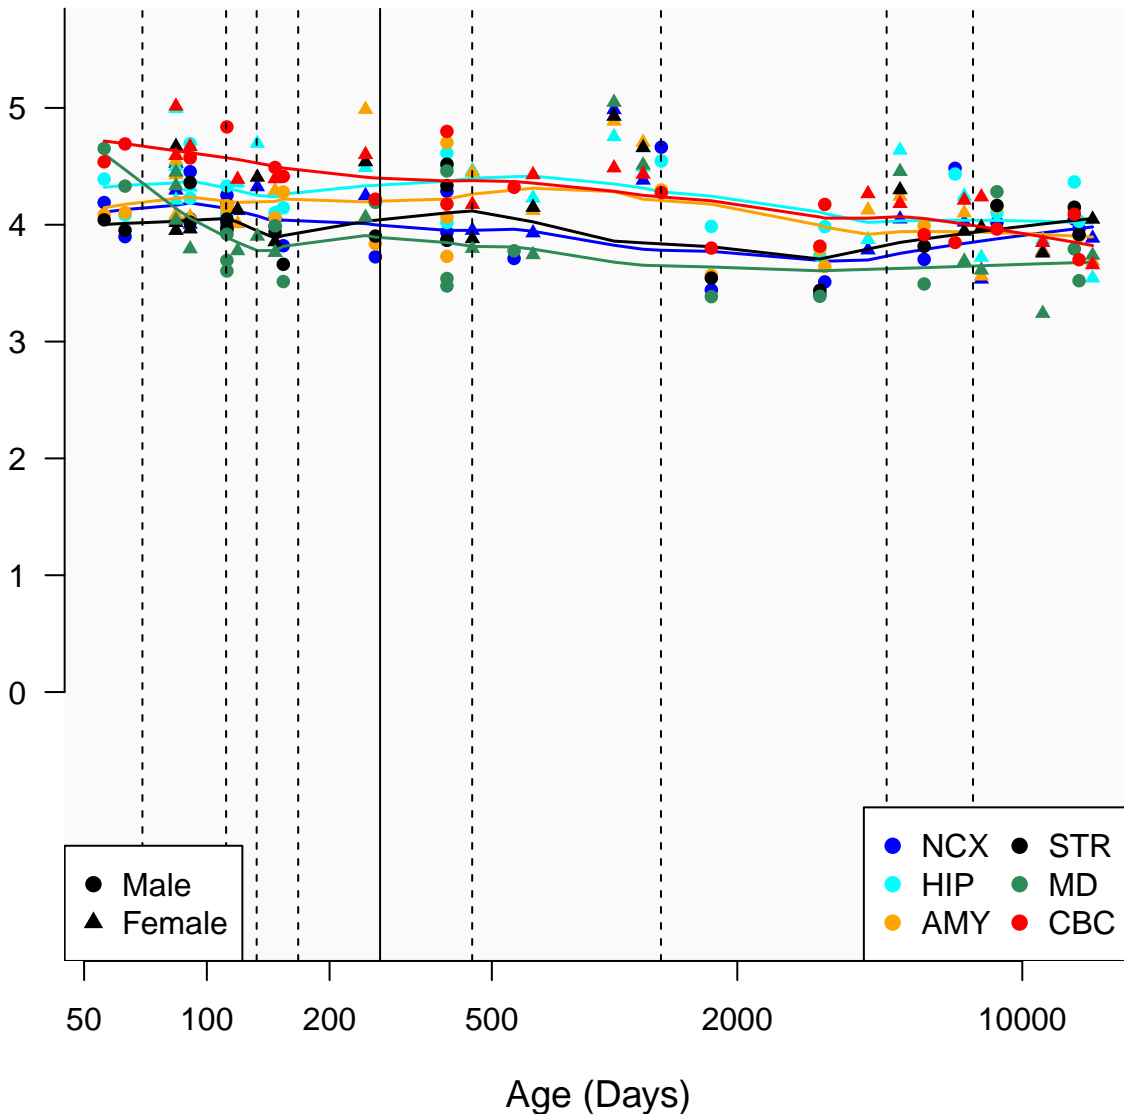

# ORMDL3\_ENSG00000172057

Window:

1 2 3 4 5 6 7 8 9

Normalized Log2 RPKM+1

● Male  
▲ Female

● NCX ● STR  
● HIP ● MD  
● AMY ● CBC