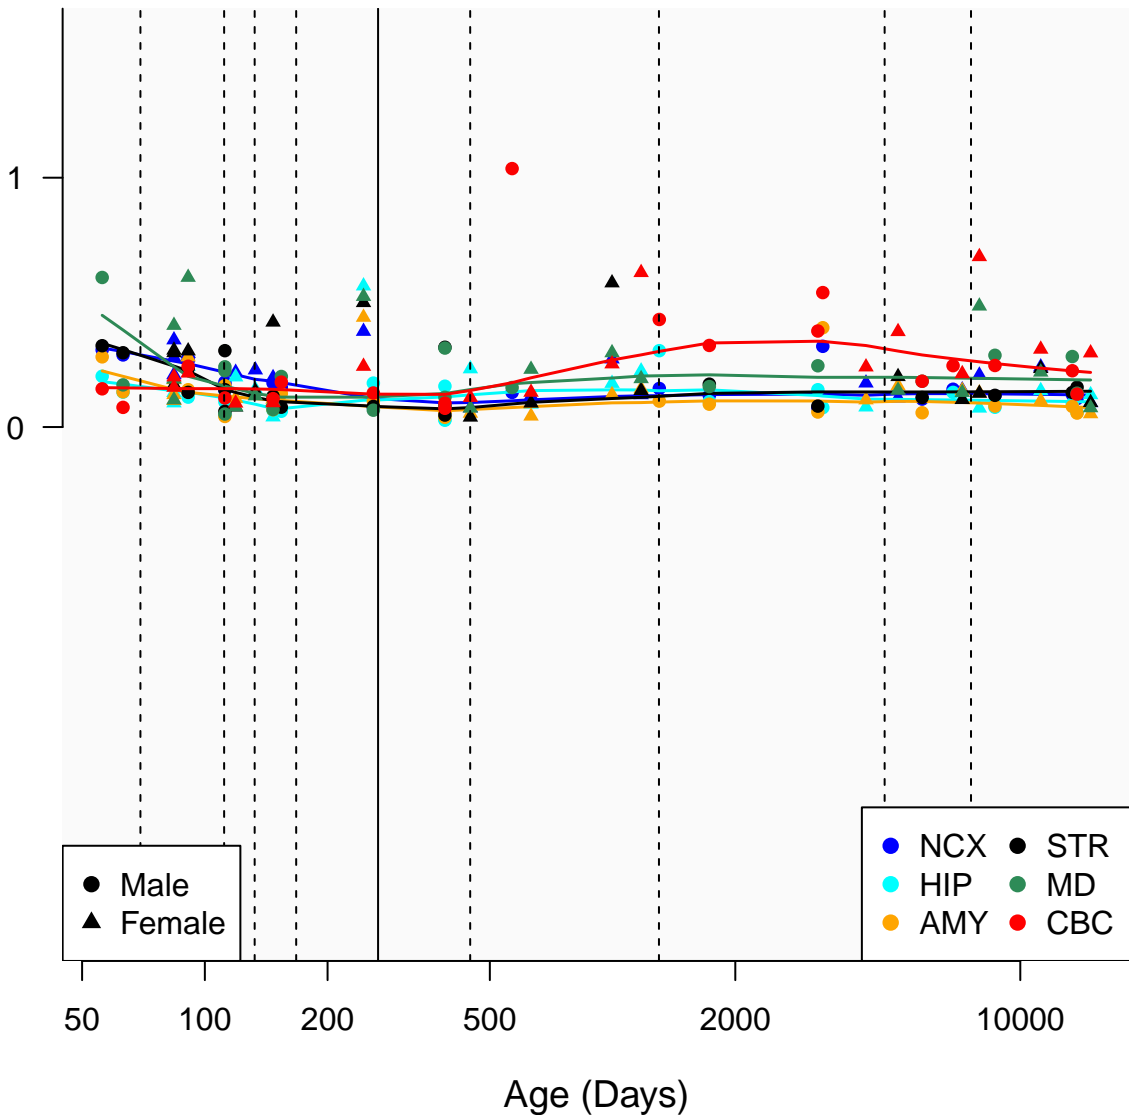

OSTCP5_ENSG00000234315

Window:

1 2 3 4 5 6 7 8 9

Normalized Log2 RPKM+1

● Male
▲ Female

● NCX ● STR
● HIP ● MD
● AMY ● CBC