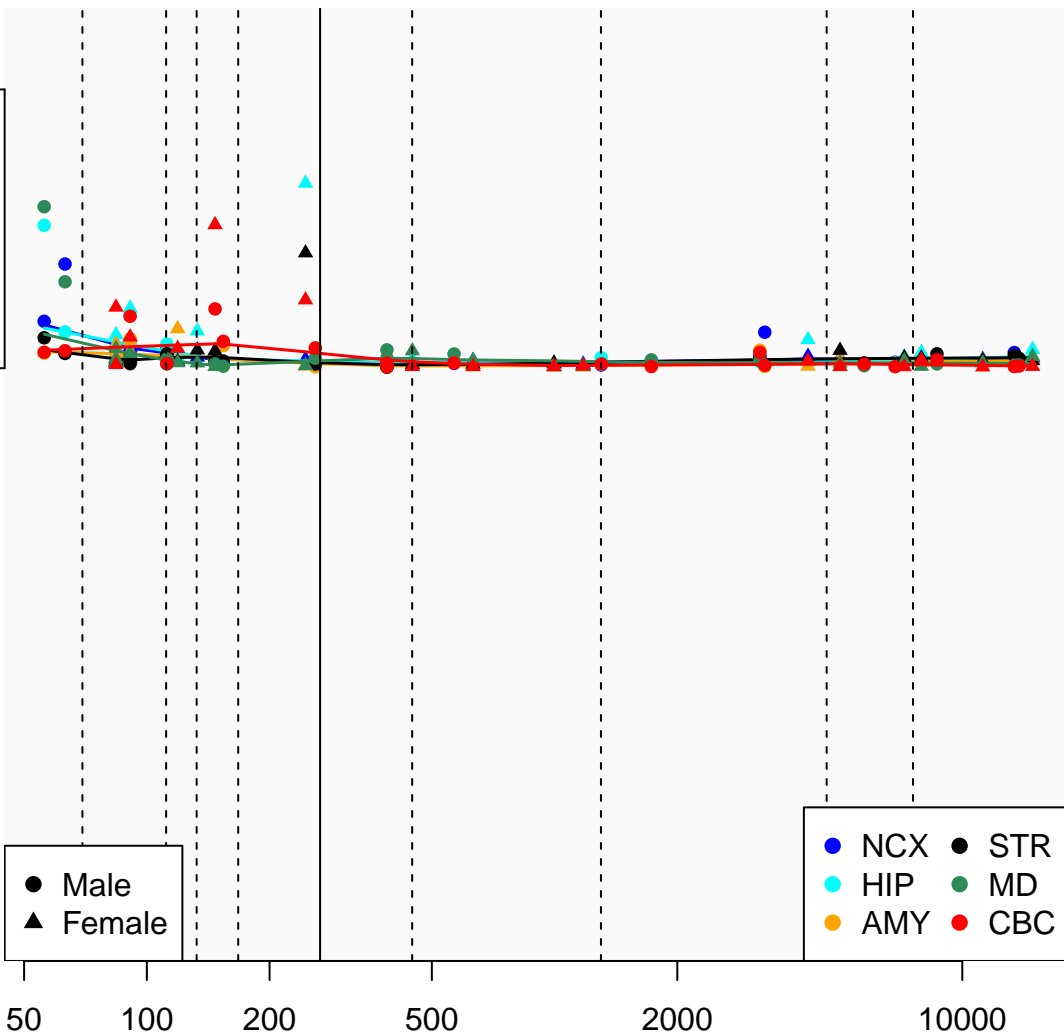

# OTOG\_ENSG00000188162

Window:

1 2 3 4 5 6 7 8 9

Normalized Log2 RPKM+1

1  
0

● Male  
▲ Female

● NCX ● STR  
● HIP ● MD  
● AMY ● CBC

Age (Days)