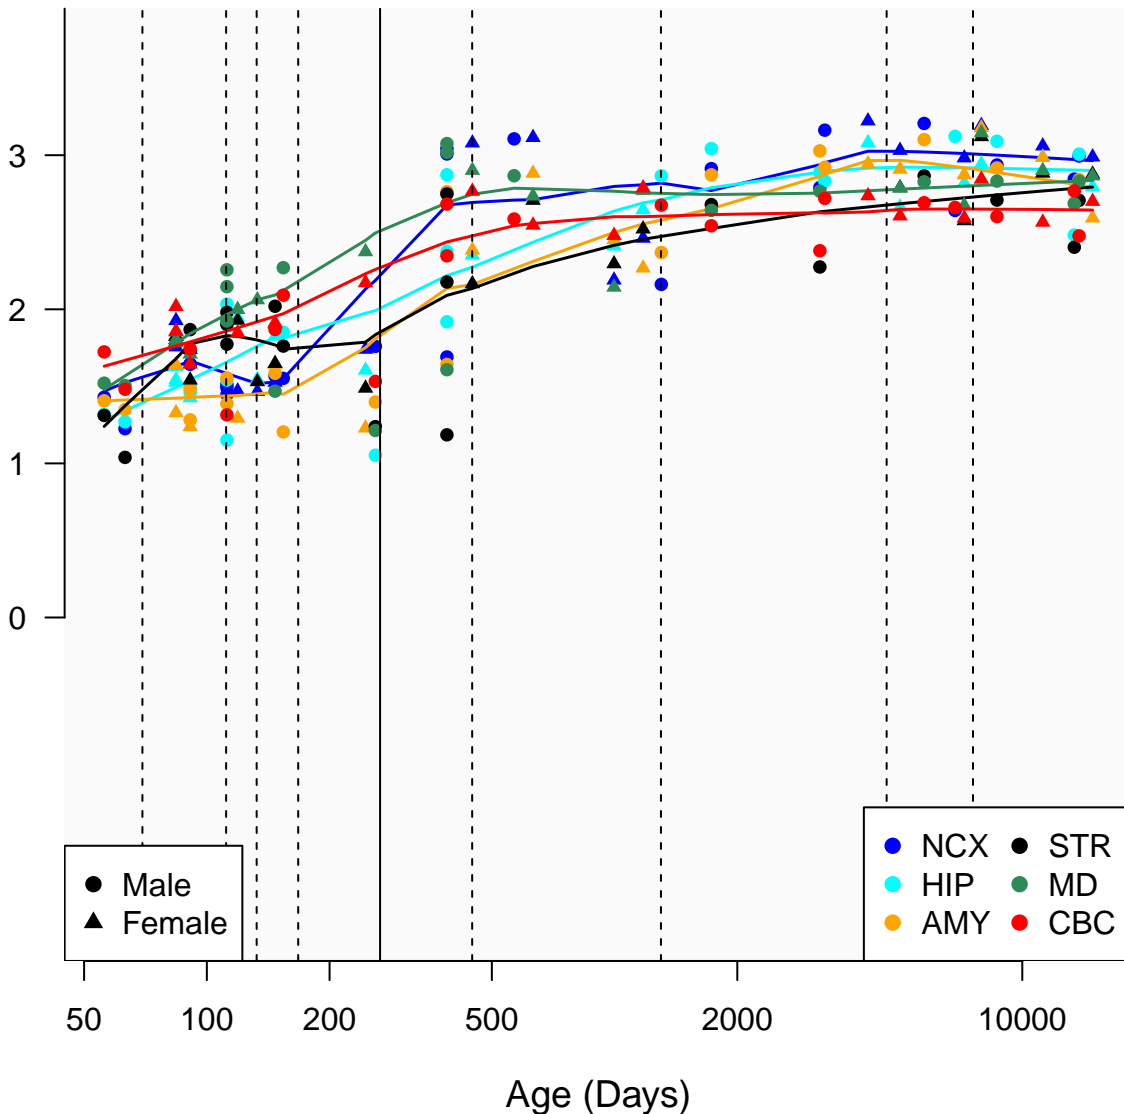

# OTUD7A\_ENSG00000169918

Window:

1 2 3 4 5 6 7 8 9

Normalized Log2 RPKM+1

● Male  
▲ Female

● NCX ● STR  
● HIP ● MD  
● AMY ● CBC